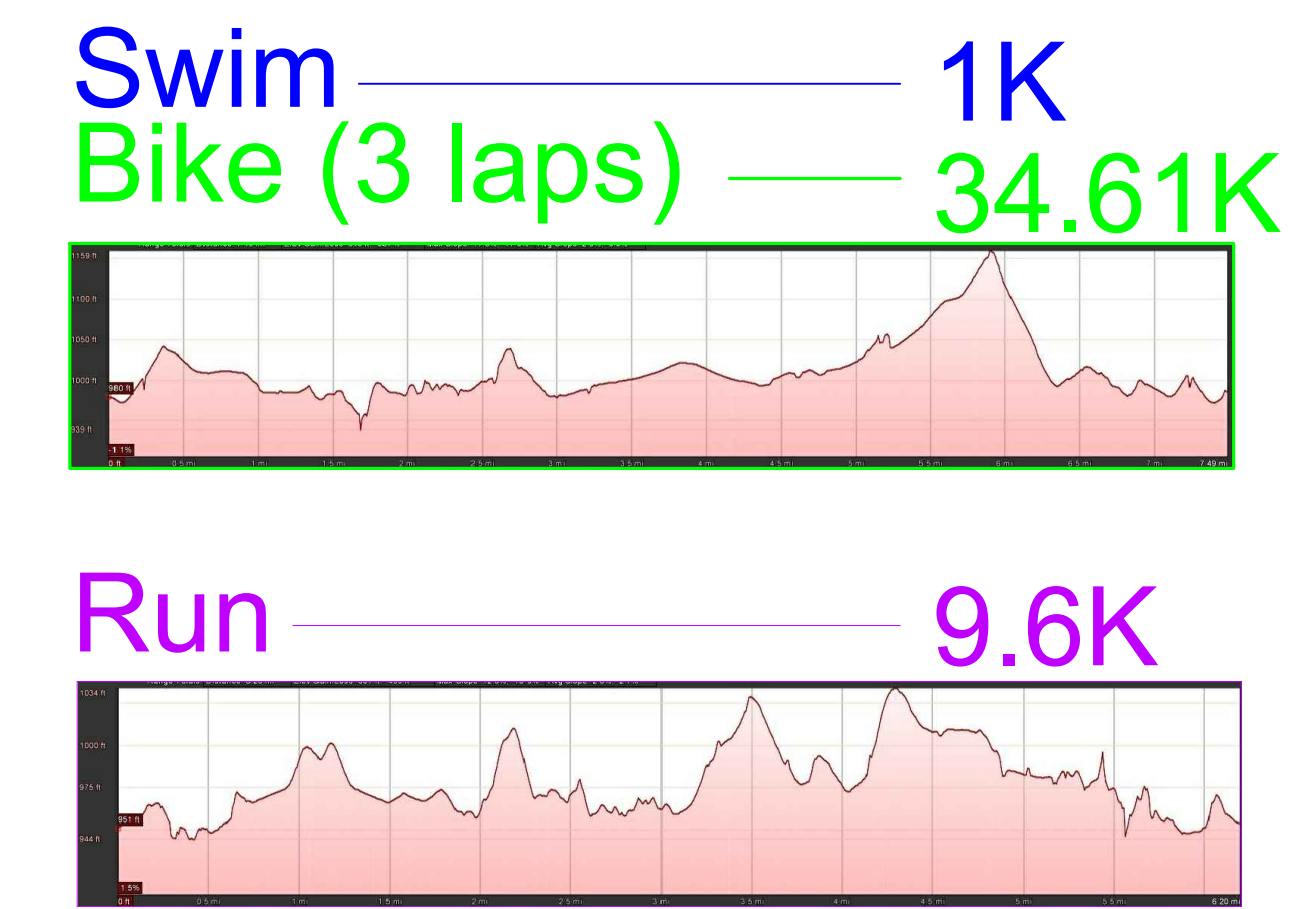

Course Legend:

LEGEND

- # Mile Marker (RUN)
- W Water Station
- SD Sheriff Deputy
- SSO Sheriff Security Officer
- LPD La Verne PD
- PPD Pomona PD
- R Restrooms

Presented by
TRIEVENTS

CHAMPIONSHIP SERIES RACE #2 - SOUTH SHORE (Bike 3 Laps)