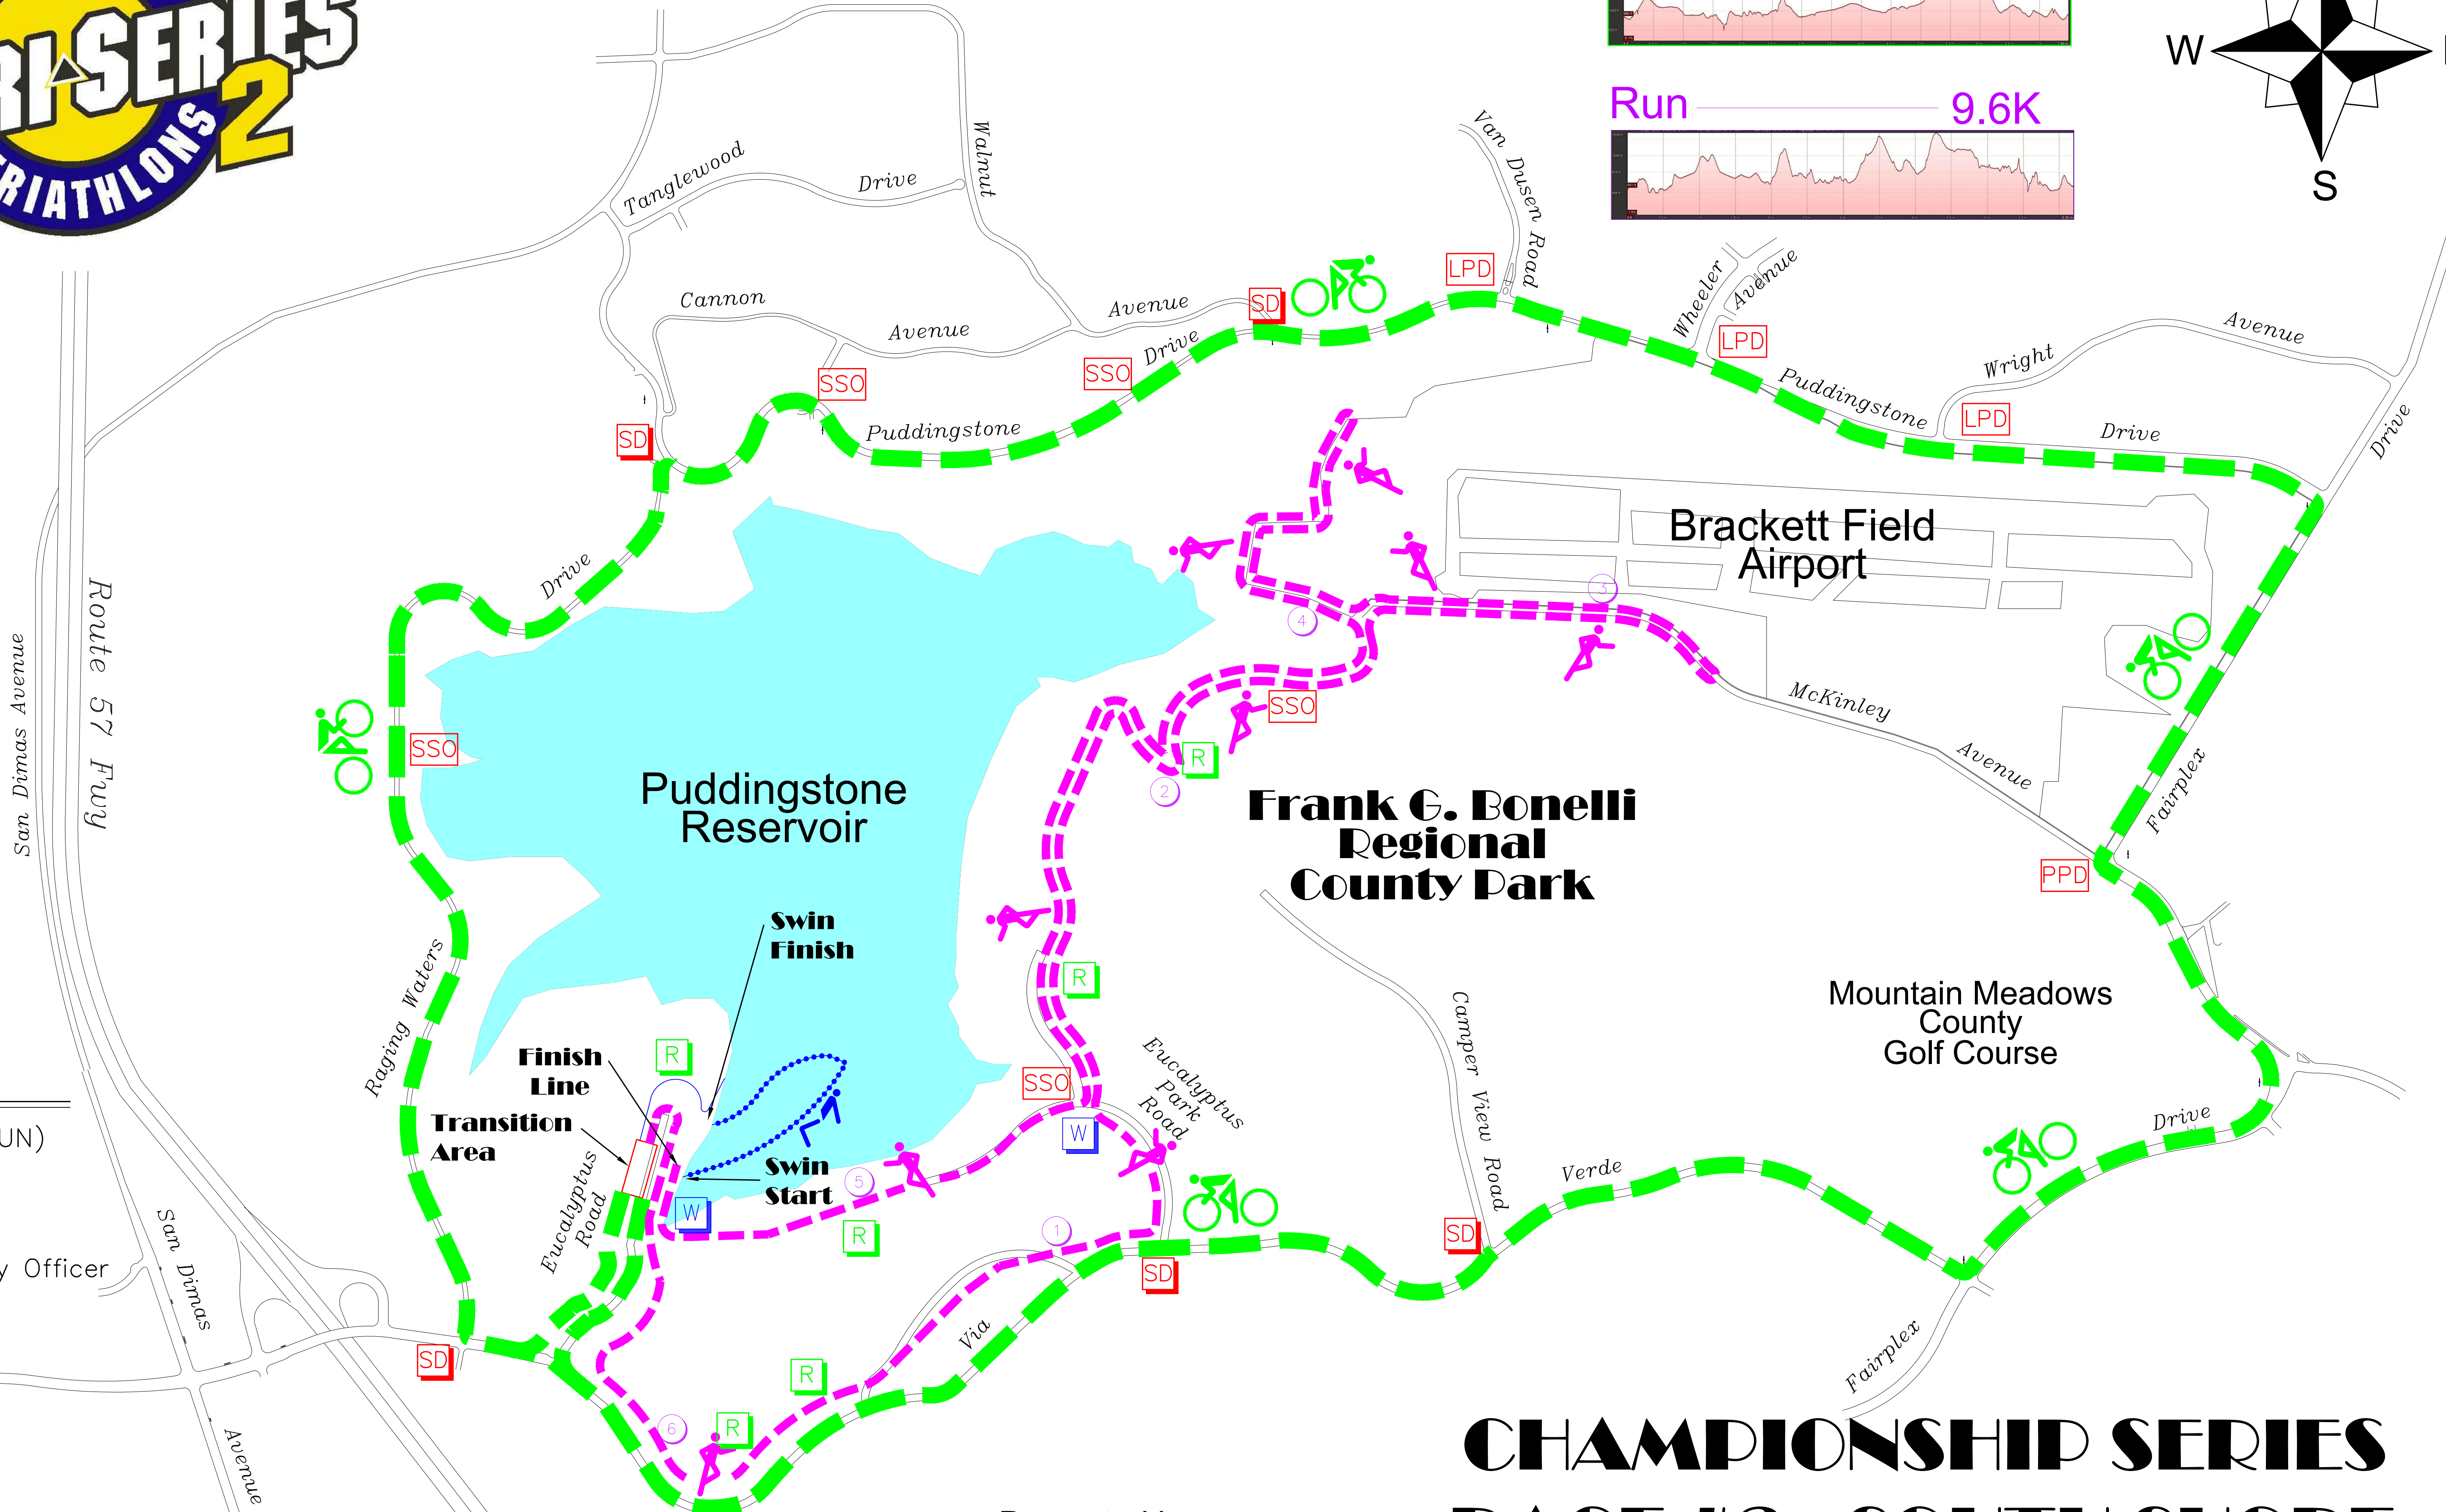

Course Legend:

LEGEND

- # Mile Marker (RUN)
- W Water Station
- SD Sheriff Deputy
- SSO Sheriff Security Officer
- LPD La Verne PD
- PPD Pomona PD
- R Restrooms

Presented by
TRIEVENTS

CHAMPIONSHIP SERIES RACE #2 - SOUTH SHORE (Bike 3 Laps)