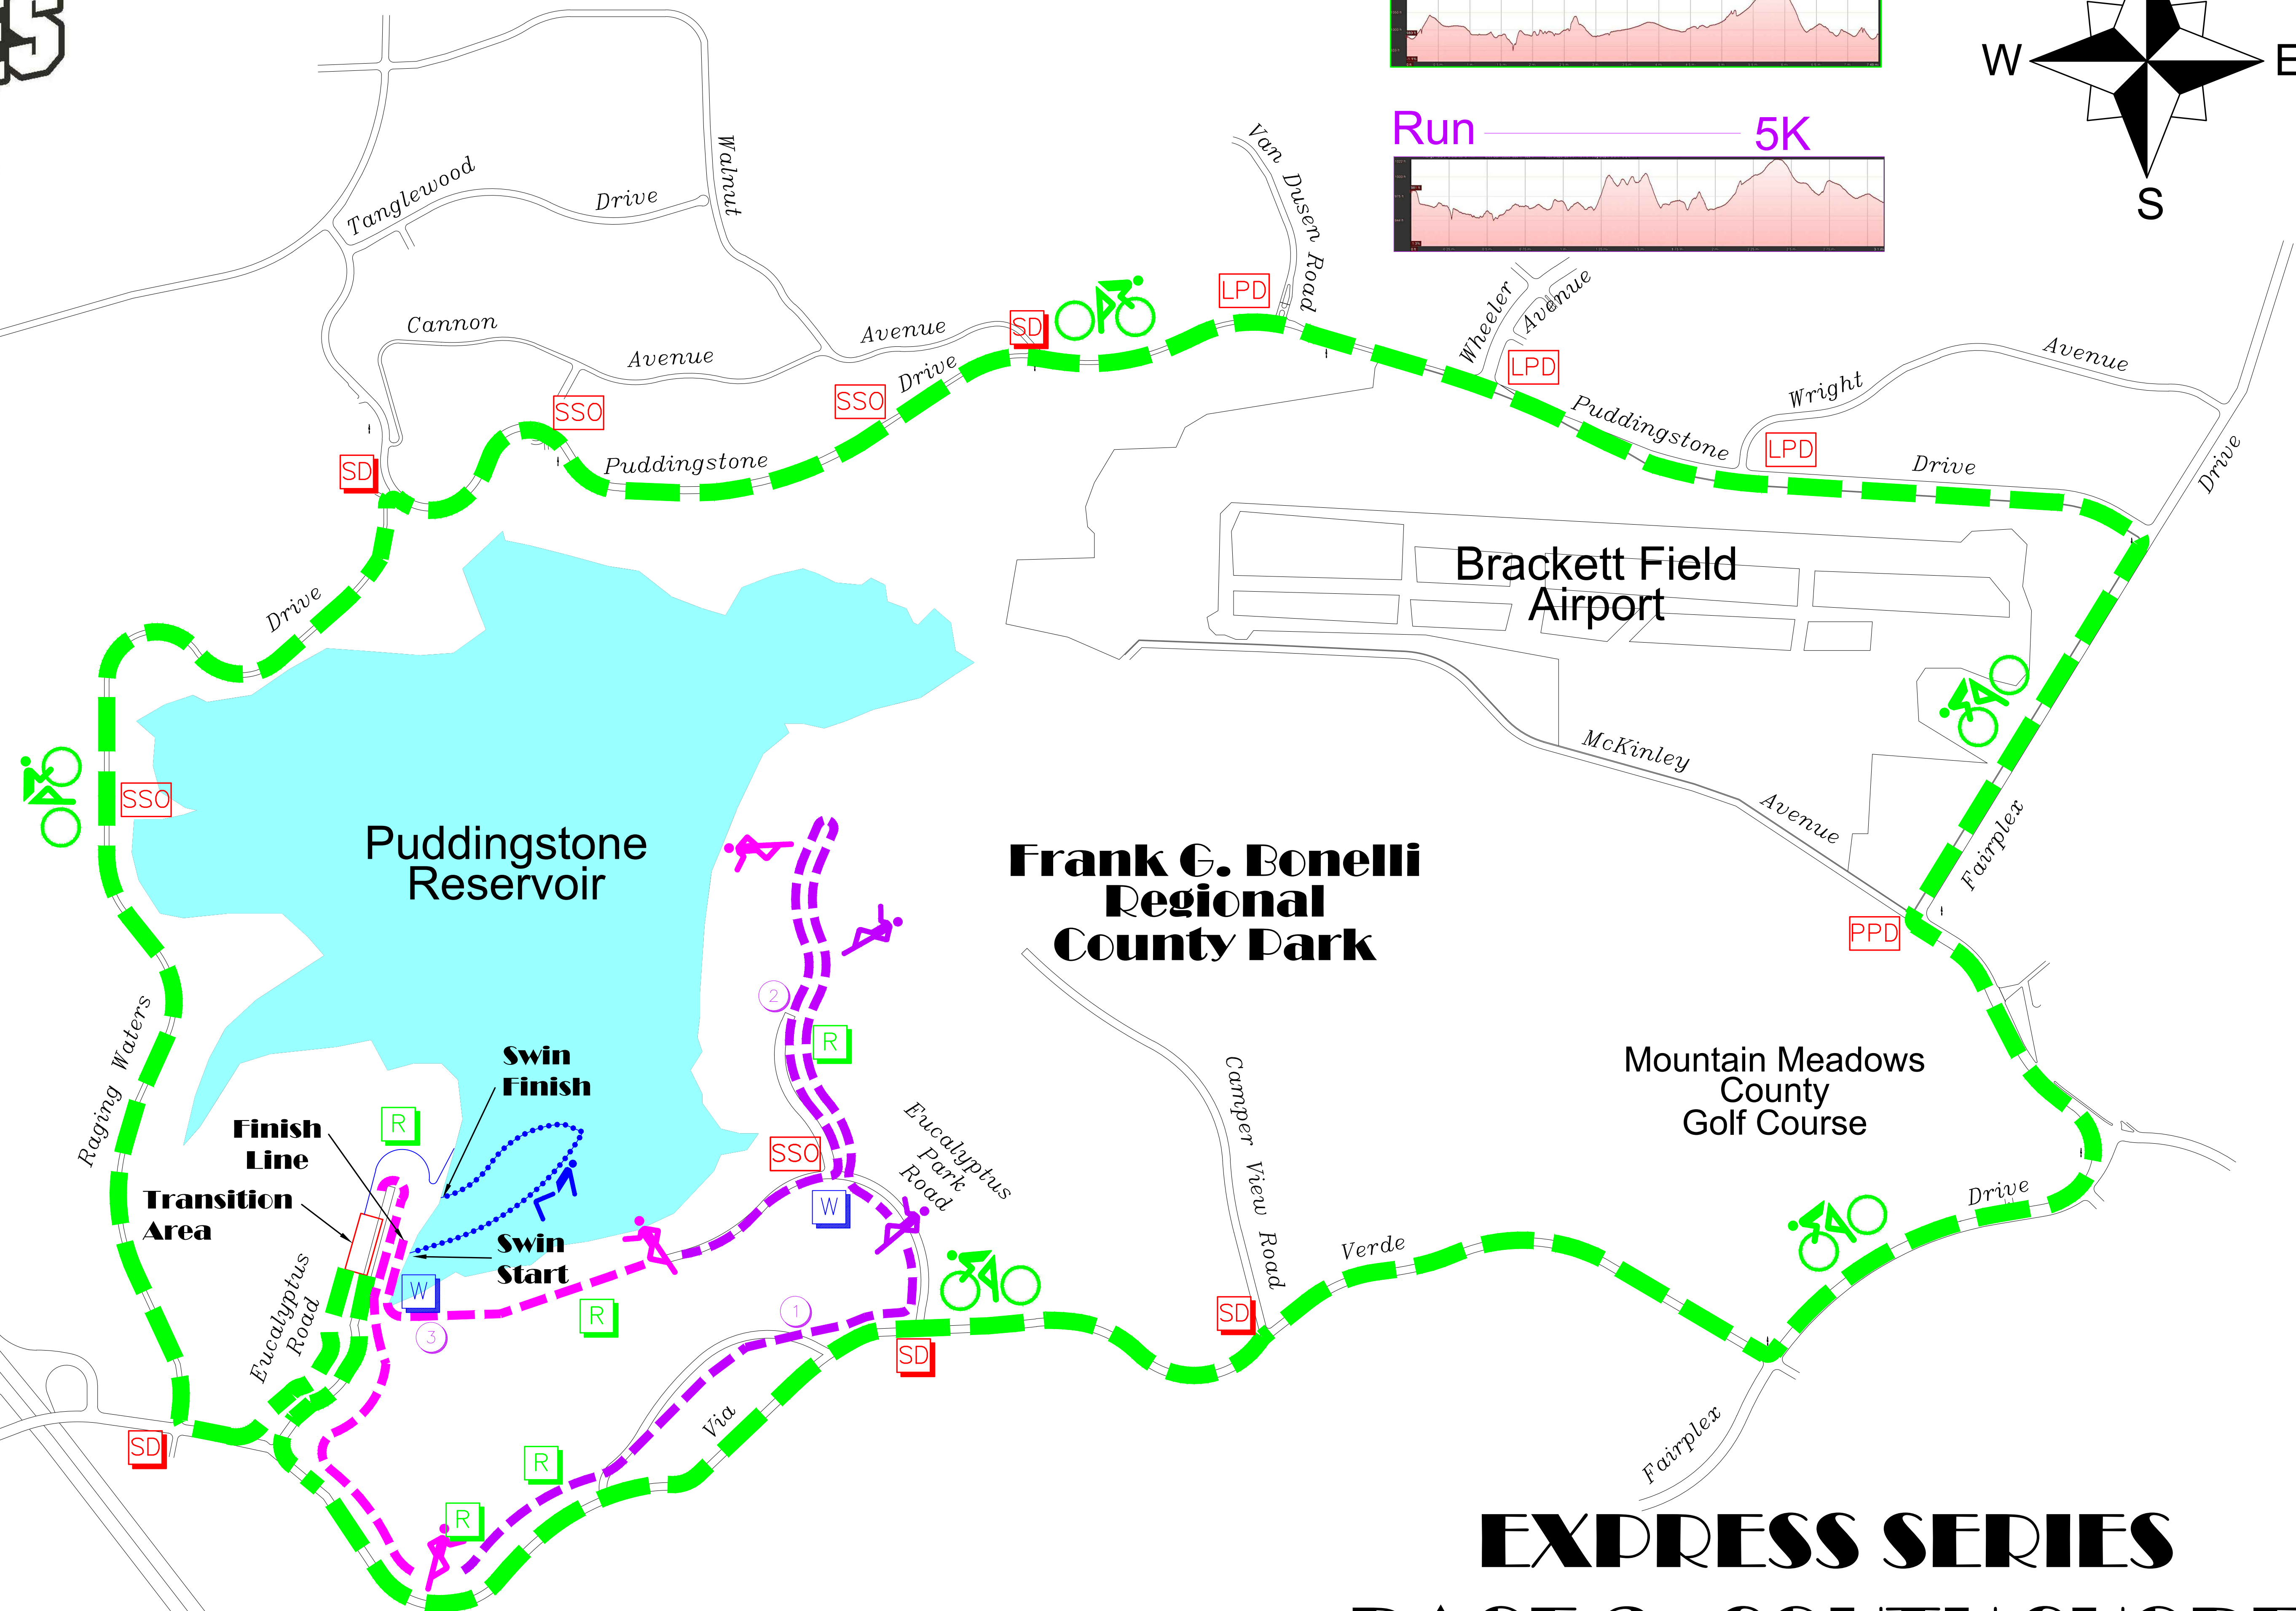

Course Legend:

- LEGEND**
- Mile Marker (RUN)
 - Water Station
 - Sheriff Deputy
 - Sheriff Security Officer
 - La Verne PD
 - Pomona PD
 - Restrooms

Presented by
TRIEVENTS

EXPRESS SERIES RACE 2 - SOUTH SHORE (Bike 1 Lap)