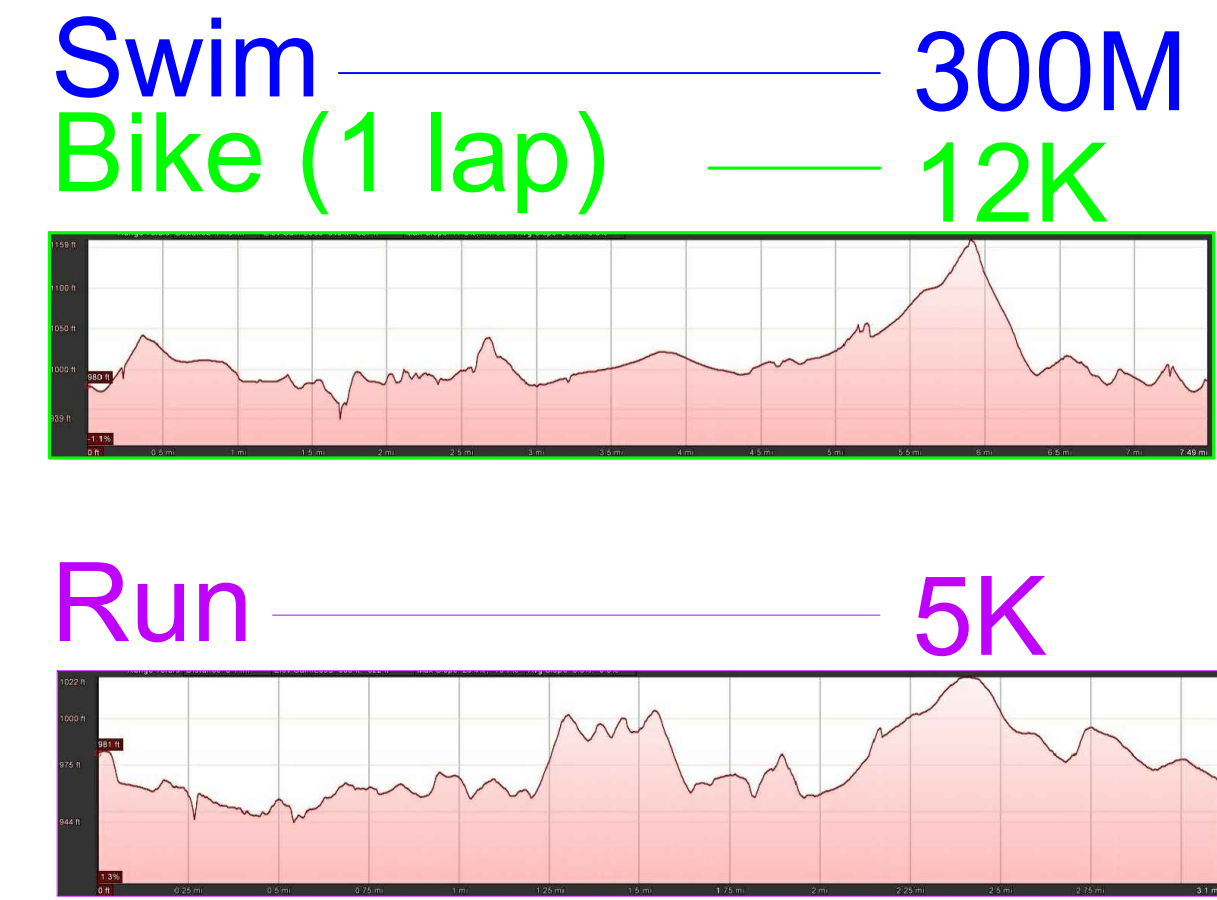

Course Legend:

- LEGEND**
- Mile Marker (RUN)
 - Water Station
 - Sheriff Deputy
 - Sheriff Security Officer
 - La Verne PD
 - Pomona PD
 - Restrooms

Presented by
TRIEVENTS

EXPRESS SERIES RACE 2 - SOUTH SHORE (Bike 1 Lap)