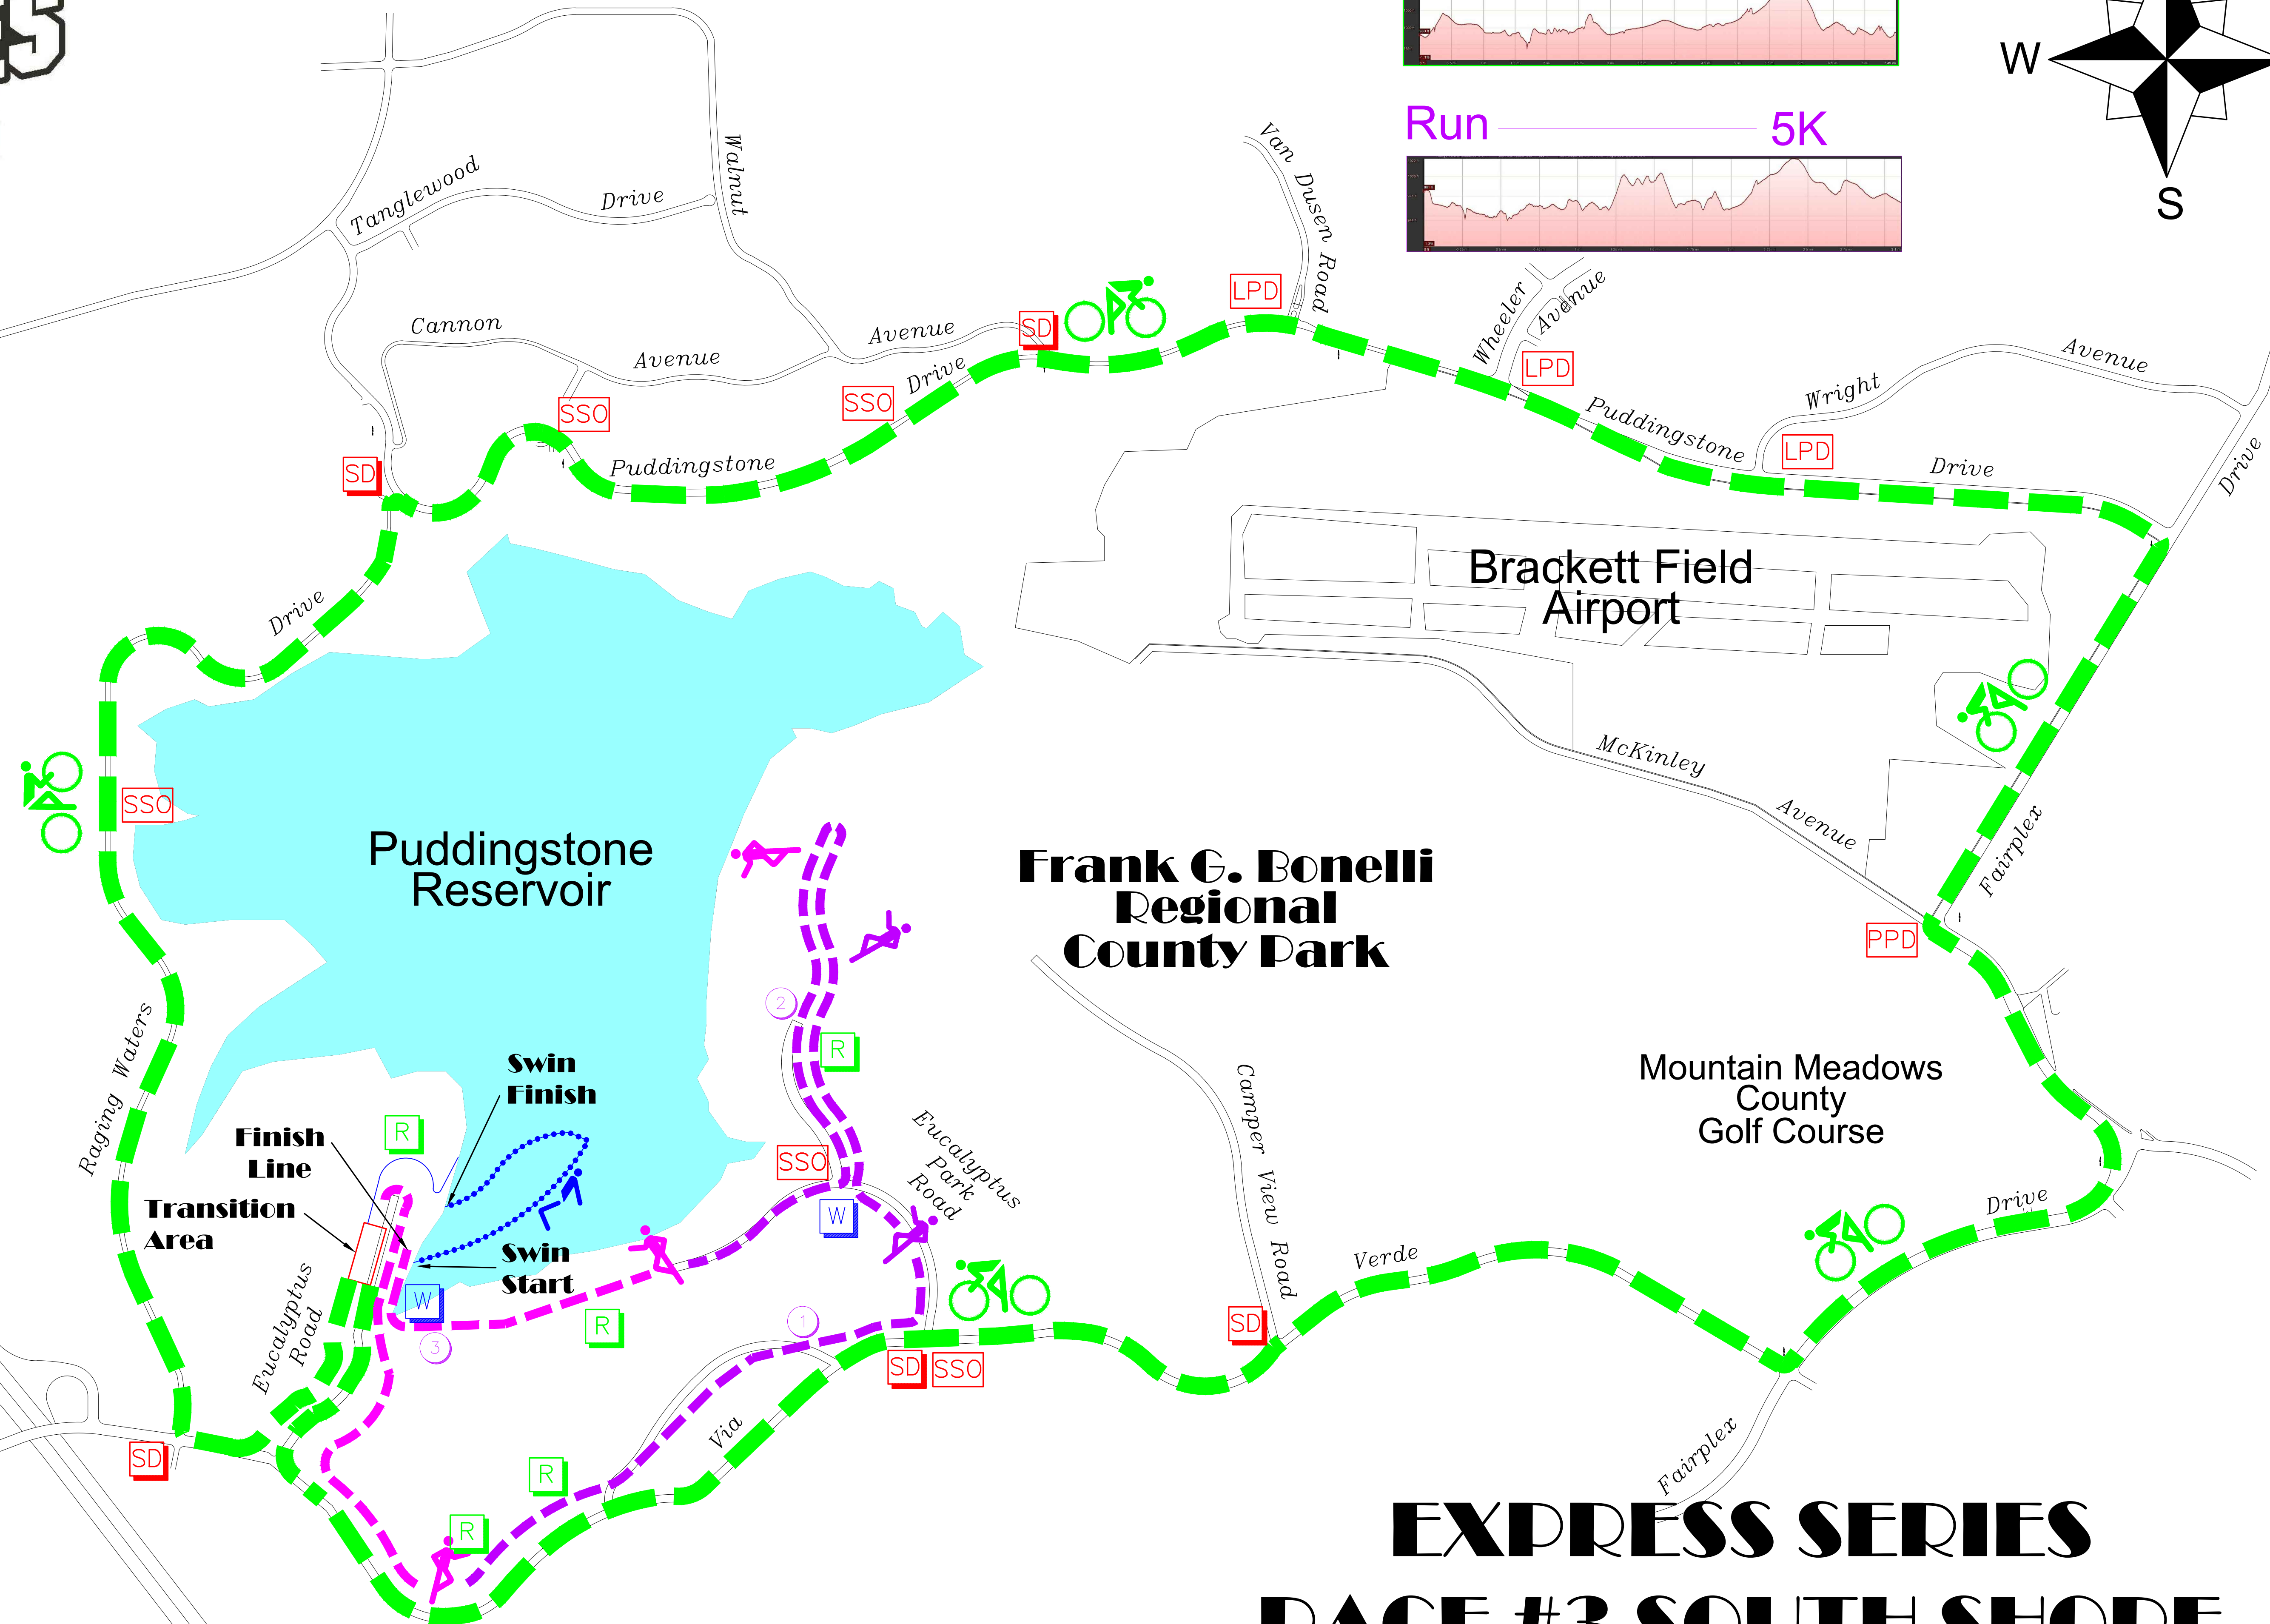

Course Legend:

Swim ——— 300M

Bike (1 lap) ——— 13.2K

Run ——— 5K

- LEGEND**
- # Mile Marker (RUN)
 - W Water Station
 - SD Sheriff Deputy
 - SSO Sheriff Security Officer
 - LPD La Verne PD
 - PPD Pomona PD
 - R Restrooms

Presented by
TRIEVENTS

EXPRESS SERIES RACE #3 SOUTH SHORE (Bike 1 Lap)