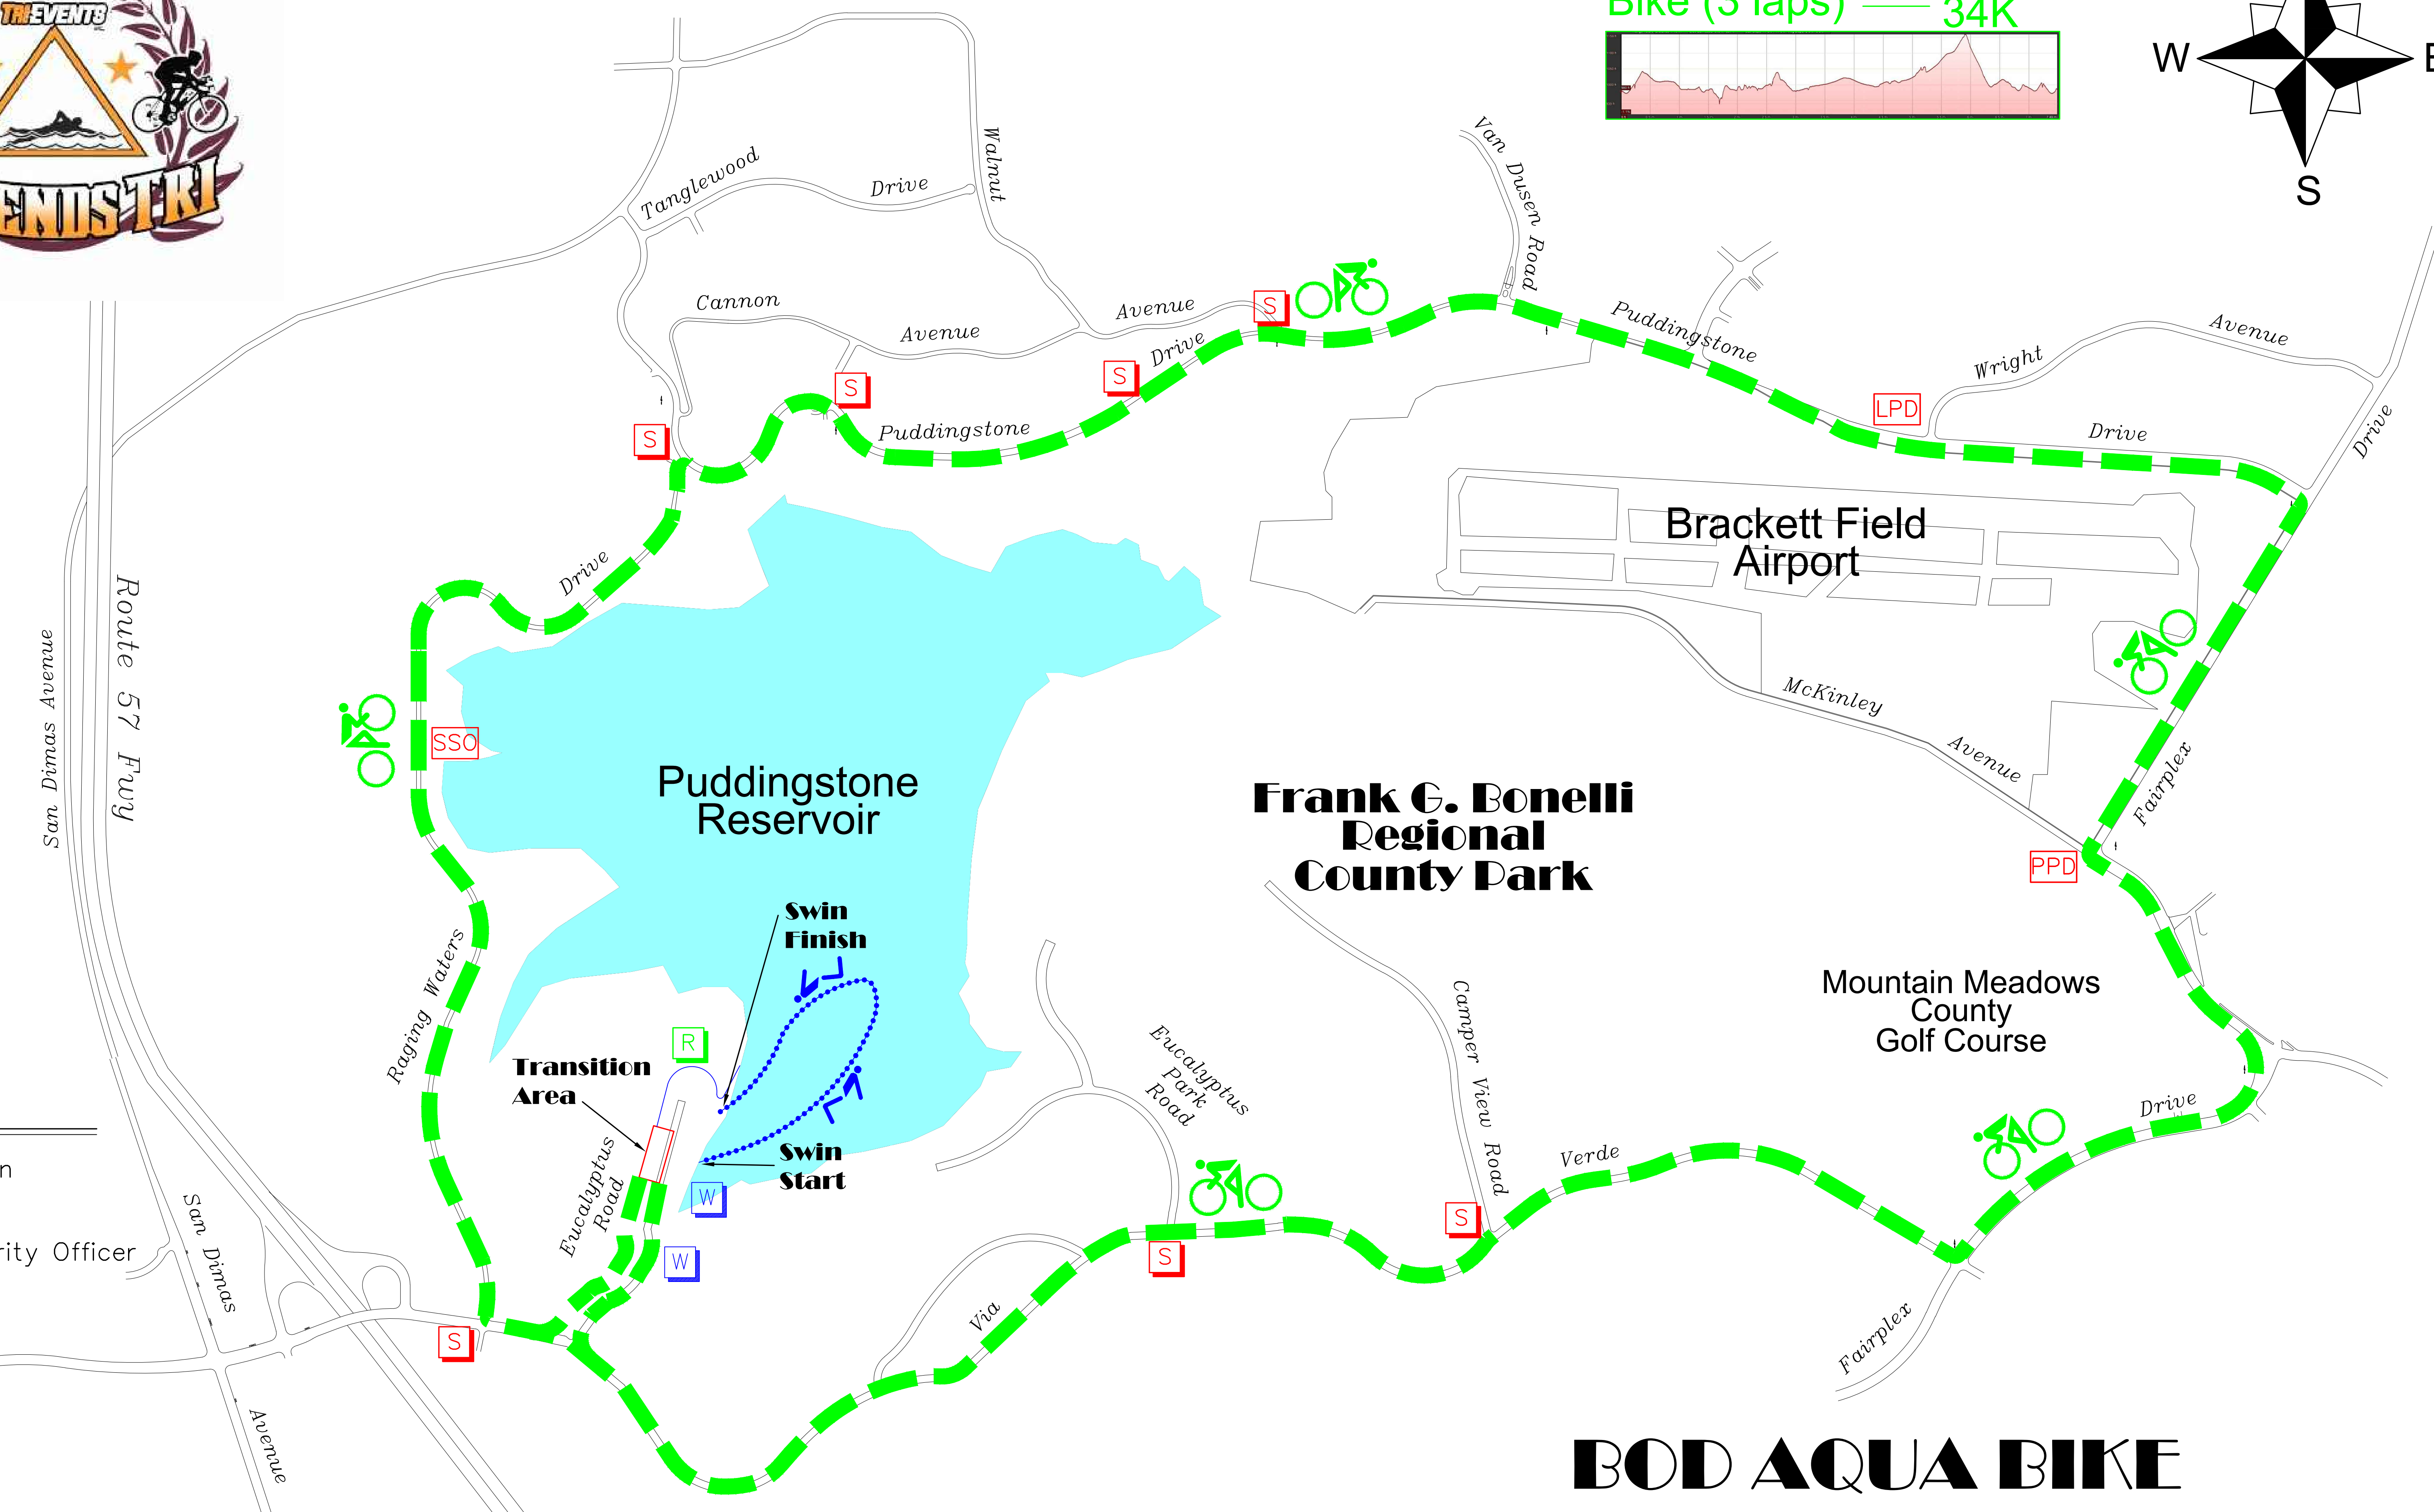

Course Legend:

- LEGEND
- W Water Station
 - S Sheriff
 - SSO Sheriff Security Officer
 - LPD La Verne PD
 - PPD Pomona PD
 - R Restrooms

Presented by
TRIEVENTS

BOD AQUA BIKE SOUTH SHORE (Bike 3 Laps)