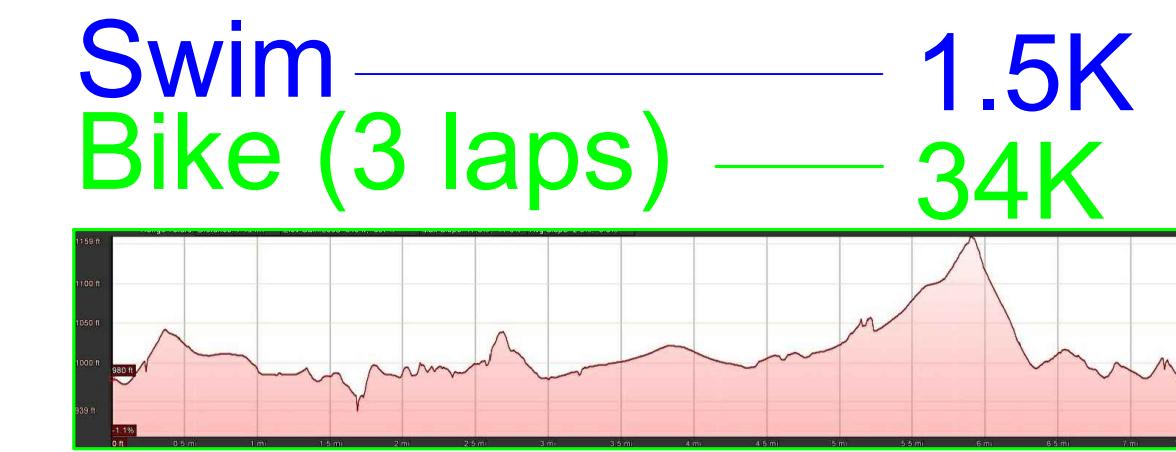

Course Legend:

- LEGEND
- W Water Station
 - S Sheriff
 - SSO Sheriff Security Officer
 - LPD La Verne PD
 - PPD Pomona PD
 - R Restrooms

Presented by
TRIEVENTS

BOD AQUA BIKE SOUTH SHORE (Bike 3 Laps)