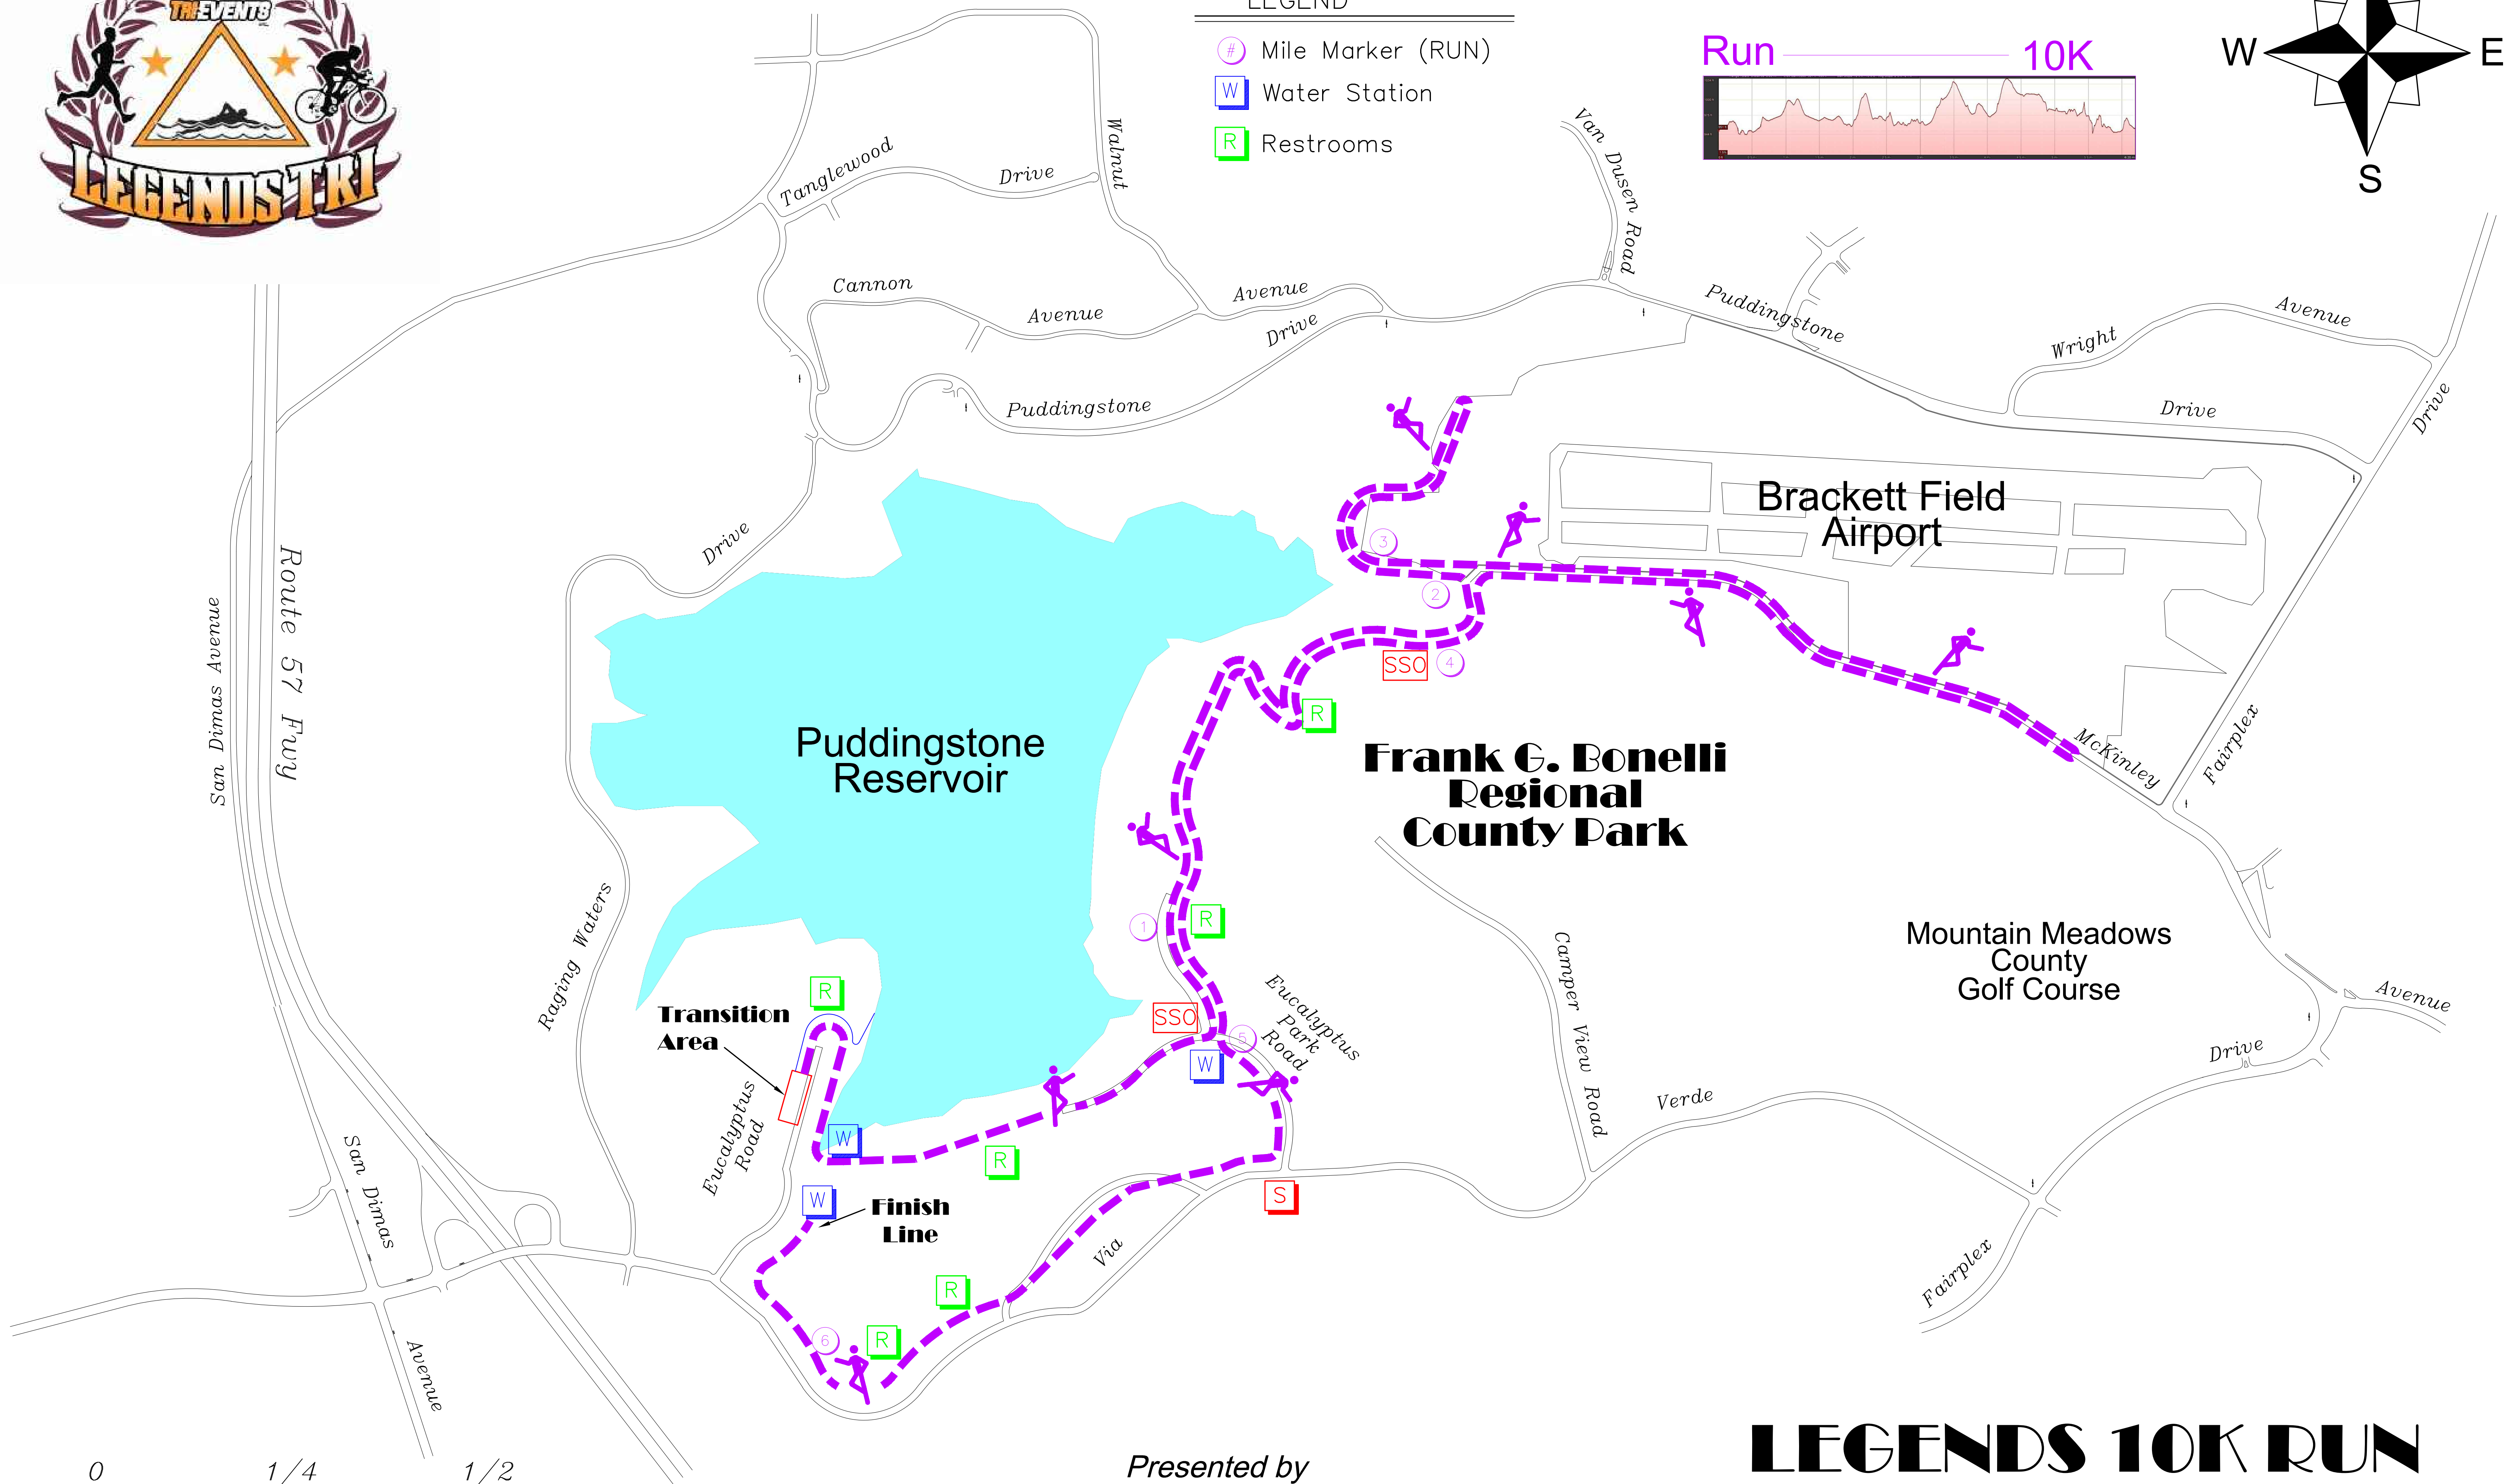

LEGEND

- # Mile Marker (RUN)
- W Water Station
- R Restrooms

Presented by

LEGENDS 10K RUN