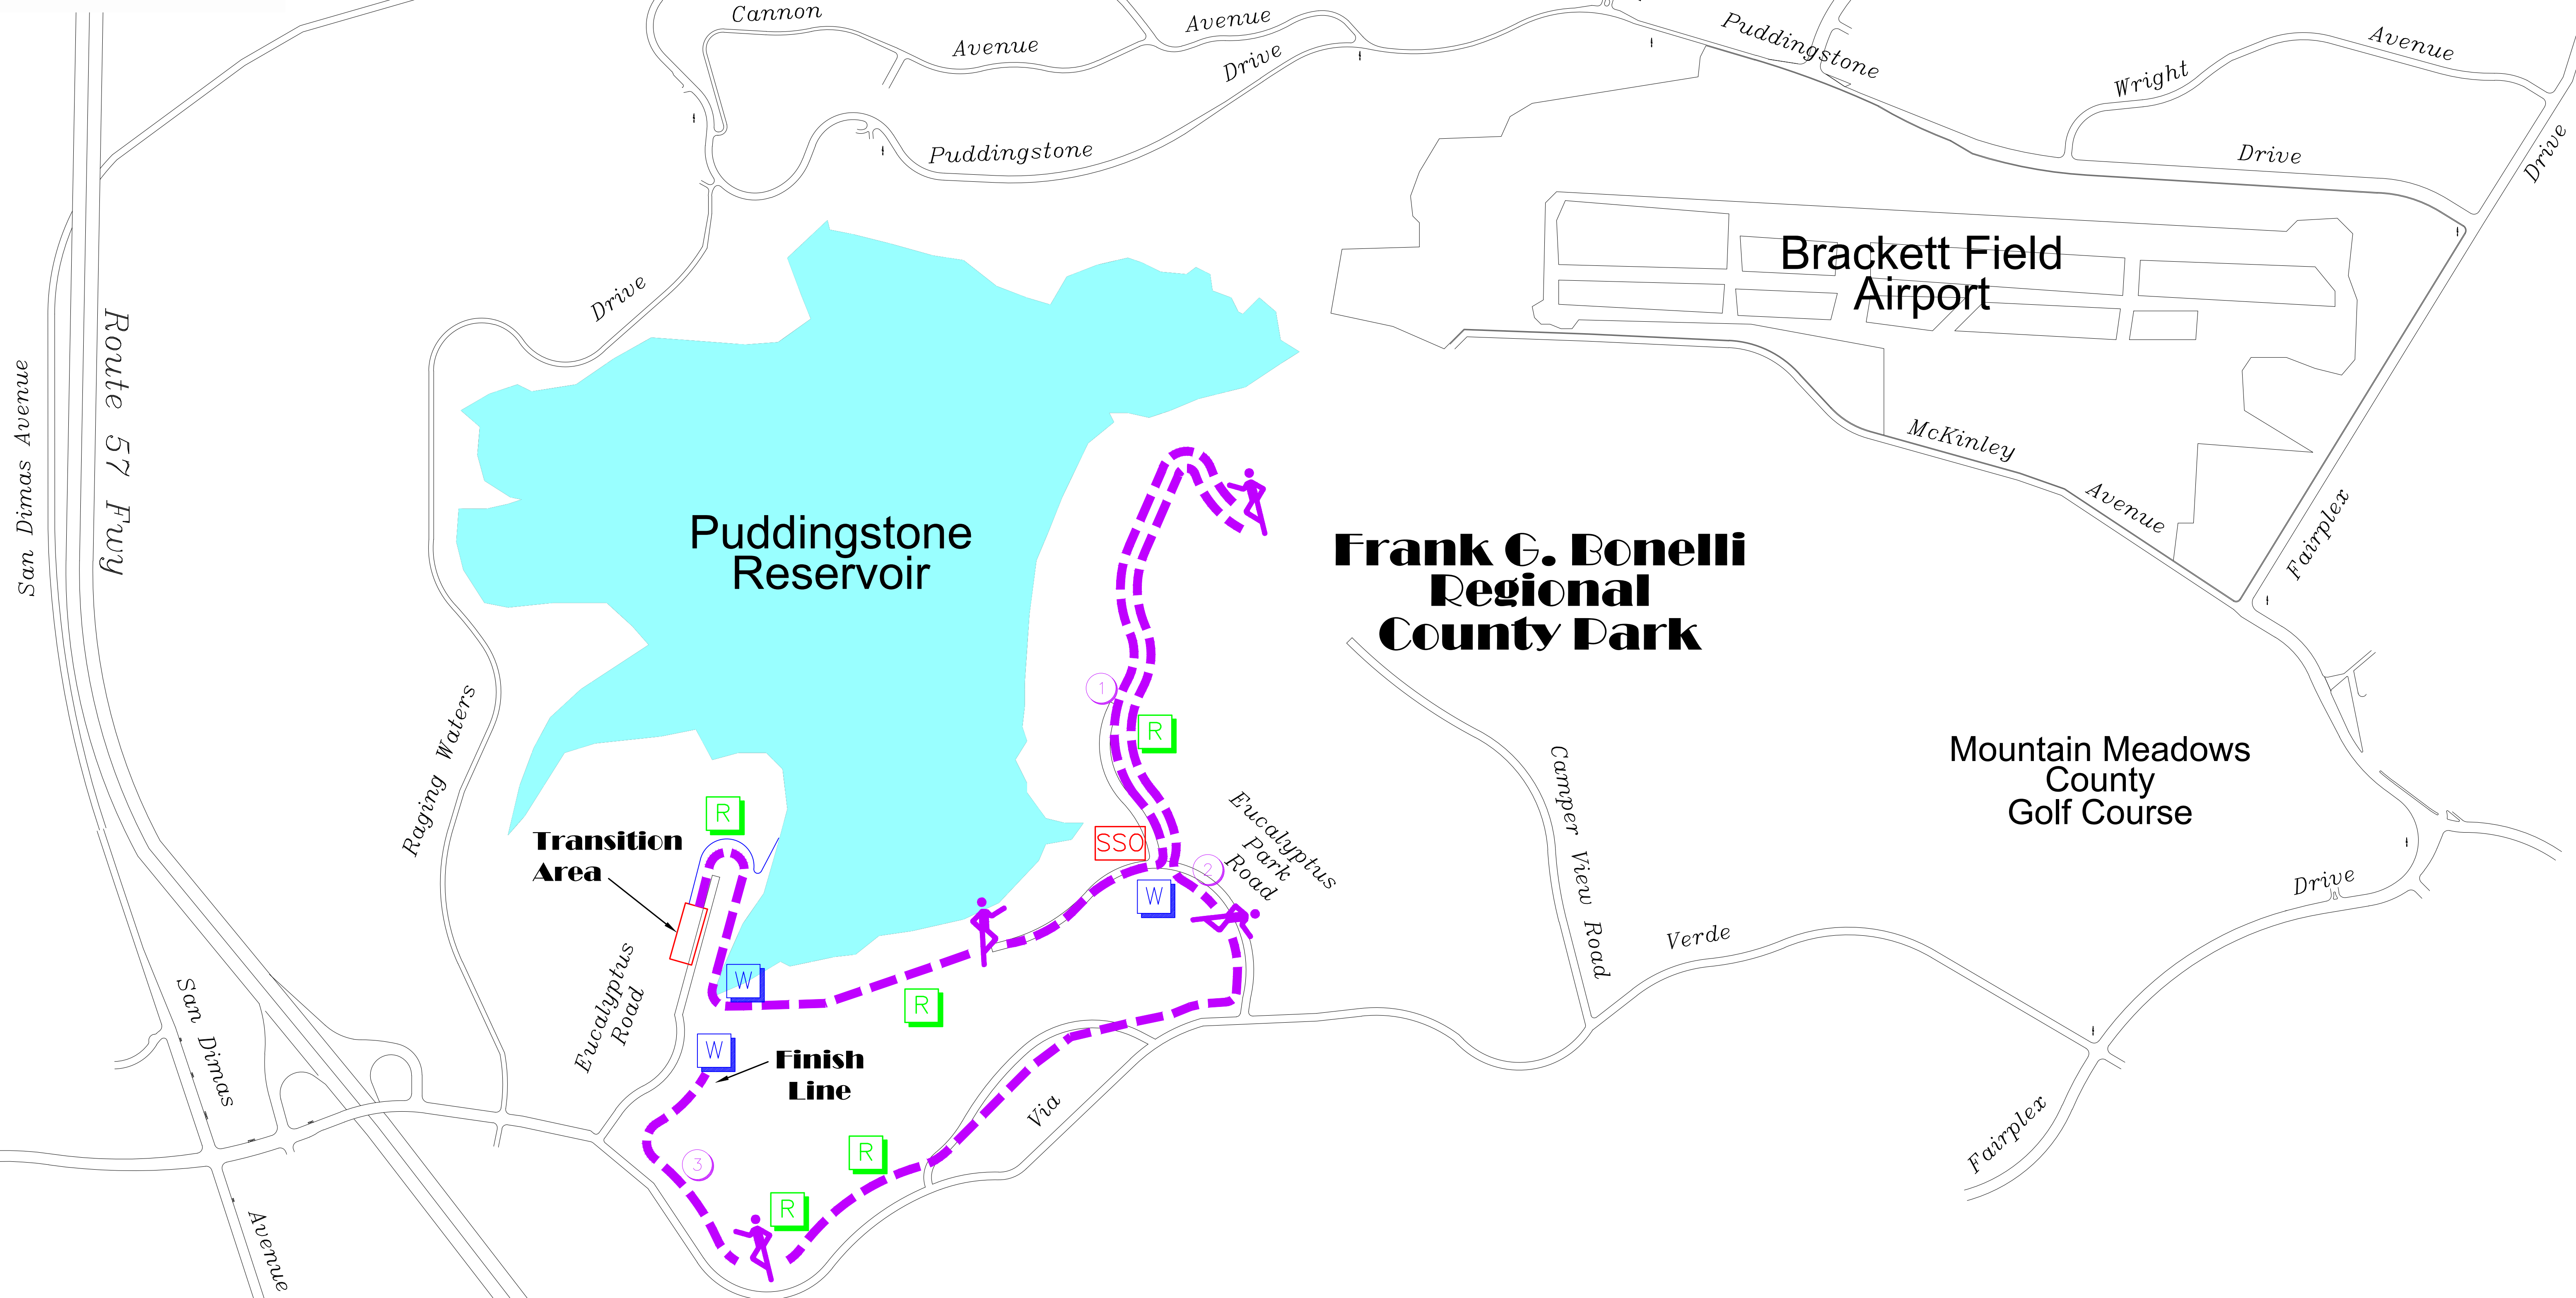

LEGEND

- Mile Marker (RUN)
- Water Station
- Restrooms

Presented by  
**TRIEVENTS**

**LEGENDS 5K RUN**