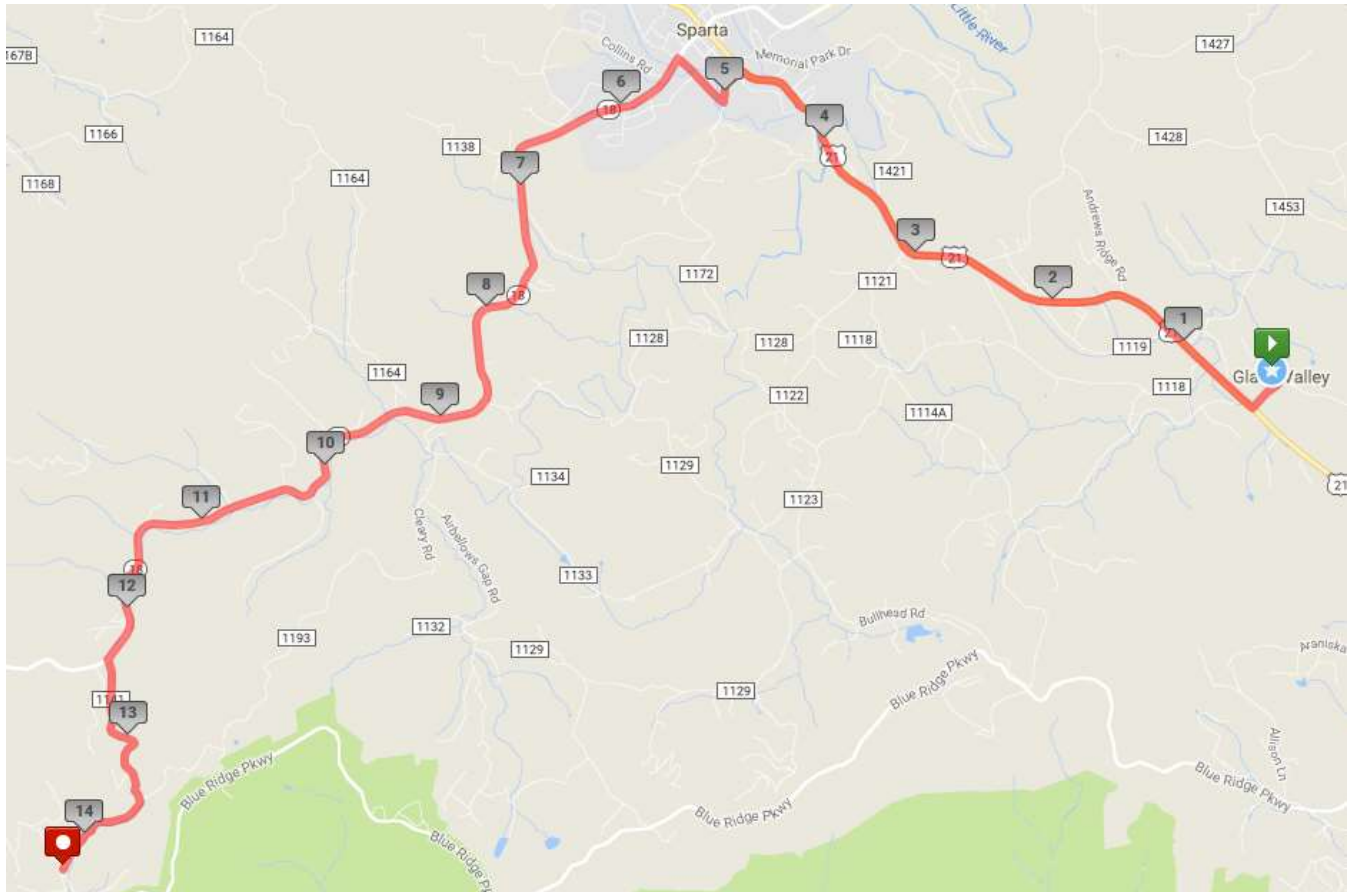

GOMR Van Route Legs 14 and 32

- 0.00 mi Head southeast on Glade Valley Church Road
- 0.06 mi Right on Glade Valley Church Road
- 0.13 mi Right on Glade Valley Road
- 0.37 mi Right on US-21 N
- 4.78 mi Left on Grandview Drive
- 5.05 mi Right on Sparta Parkway
- 5.47 mi Left on NC-18 S
- 12.38 mi Left on Meadowfork Road
- 14.26 mi Destination on Right. 1874 Meadowfork Road.
Private residence.