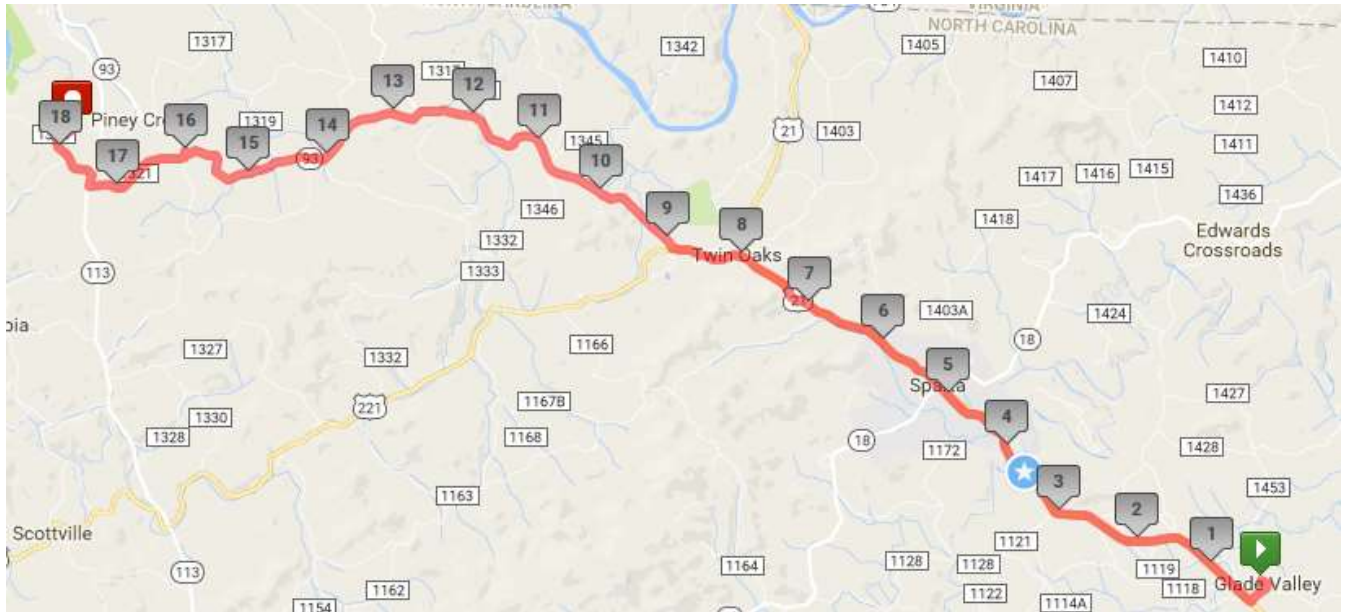

GOMR Van Route Legs 11 and 29

- 0.00 mi Head southeast on Glade Valley Church Road
- 0.06 mi Right on Glade Valley Church Road
- 0.13 mi Right on Glade Valley Road
- 0.37 mi Right on US-21 N
- 8.02 mi Continue Straight on US-221 S
- 8.87 mi Right on NC-93 W
- 16.61 mi Left on Pugh Road
- 17.23 mi Straight onto Piney Creek School Road
- 17.84 mi Destination on Right. Piney Creek Fire Department.