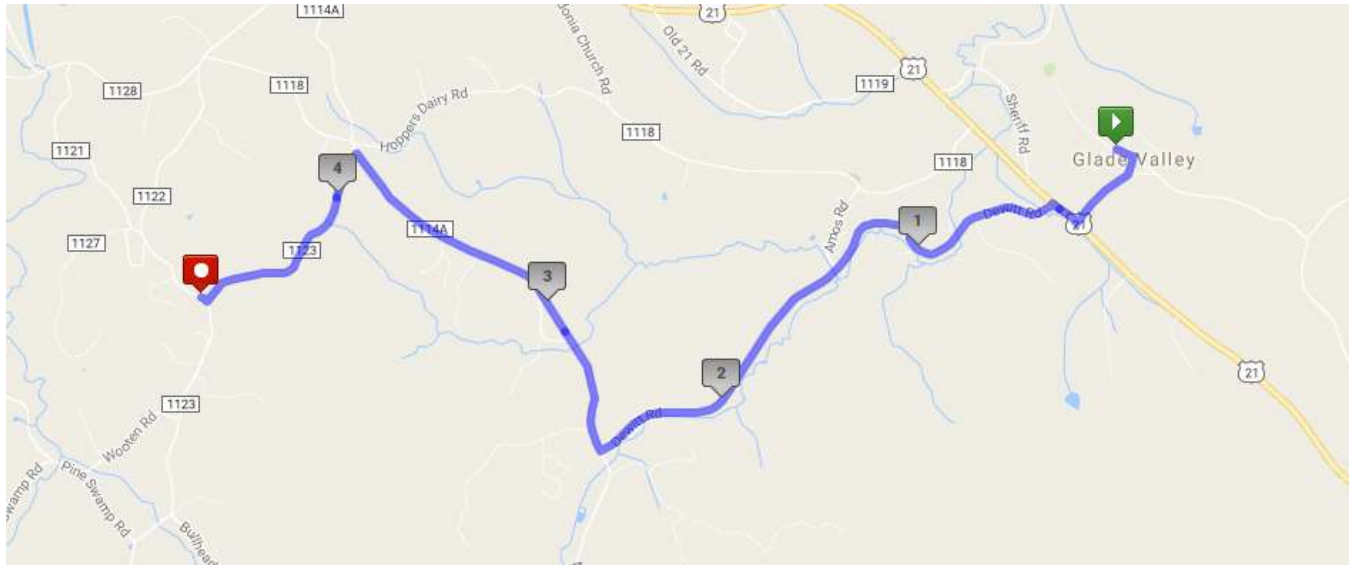

## GOMR Van Route Legs 16 and 34

- 0.00 mi Head southeast on Glade Valley Church Road
- 0.06 mi Right on Glade Valley Church Road
- 0.13 mi Right on Glade Valley Road
- 0.37 mi Right on US-21 N
- 0.47 mi Left on Dewitt Road
- 2.46 mi Right on Mahogany Rock Road
- 3.83 mi Left on Wolf Branch Road
- 4.62 mi Right on Pine Swamp Road
- 4.64 mi Destination on Left. Macedonia Free Will Baptist Church.