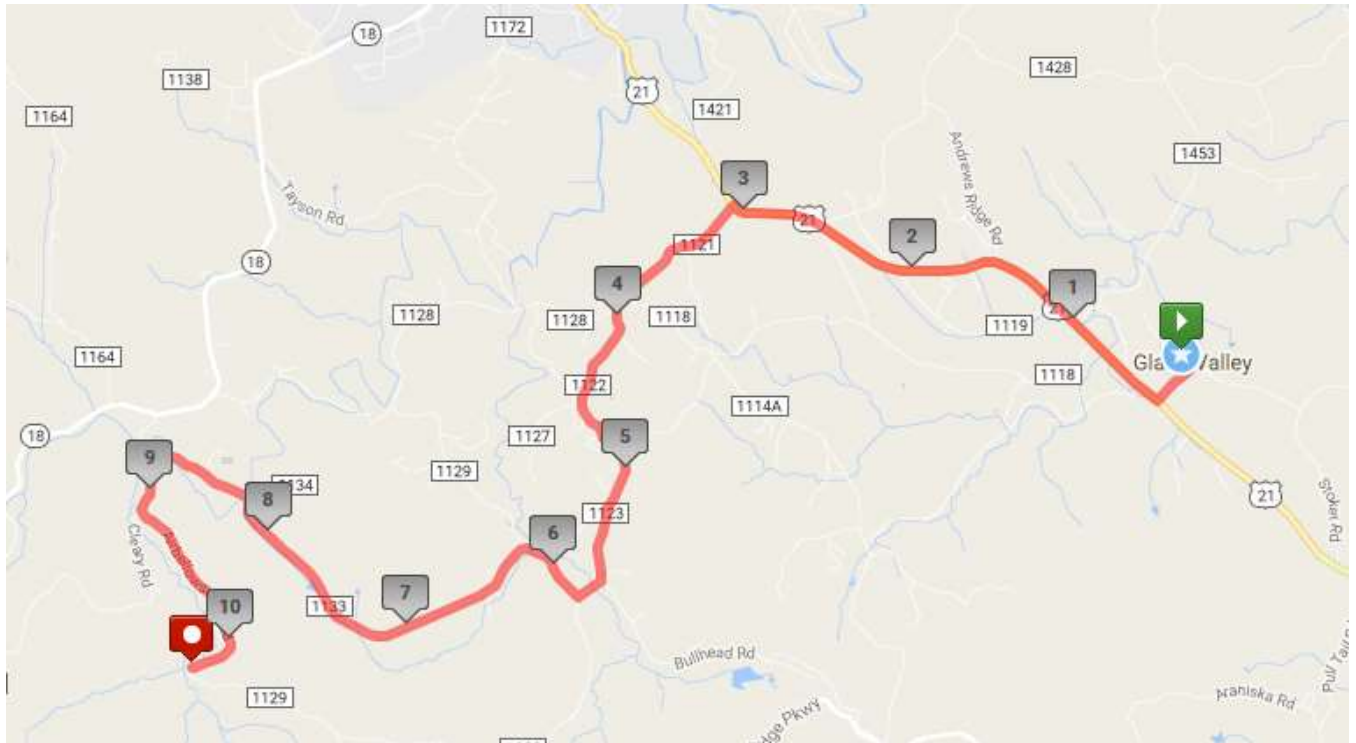

GOMR Van Route Legs 15 and 33

- 0.00 mi Head southeast on Glade Valley Church Road
- 0.06 mi Right on Glade Valley Church Road
- 0.13 mi Right on Glade Valley Road
- 0.37 mi Right on US-21 N
- 3.07 mi Left in Pine Swamp Road
- 8.80 mi Left on Air Bellows Gap Road
- 10.27 mi Destination on Right. Corner of Air Bellows Gap Road and Pruitt Road.