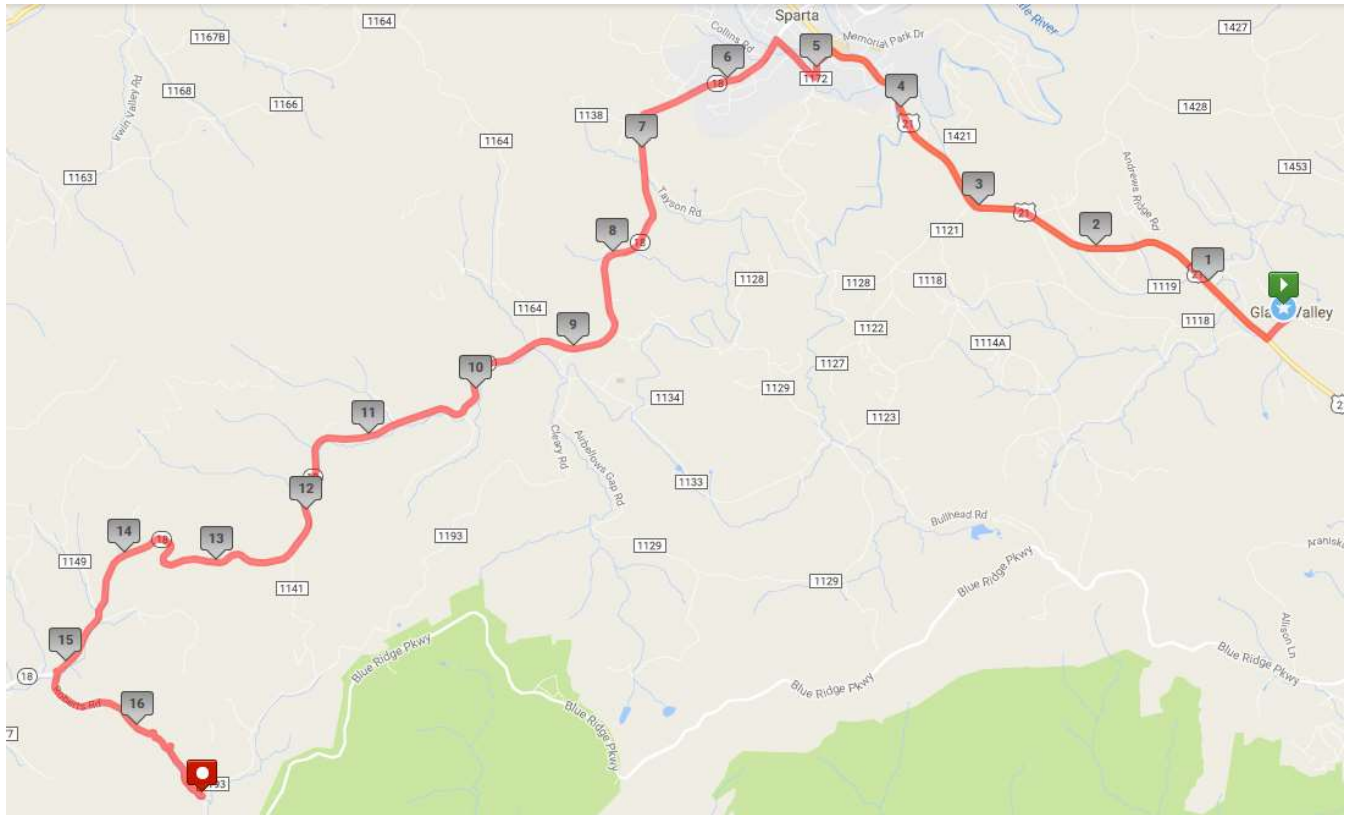

GOMR Van Route Legs 14 and 32

- | | |
|----------|--|
| 0.00 mi | Head southeast on Glade Valley Church Road |
| 0.06 mi | Right on Glade Valley Church Road |
| 0.13 mi | Right on Glade Valley Road |
| 0.37 mi | Right on US-21 N |
| 4.78 mi | Left on Grandview Drive |
| 5.05 mi | Right on Sparta Parkway |
| 5.47 mi | Left on NC-18 S |
| 12.38 mi | Left on Meadowfork Road |
| 14.26 mi | Destination on Right. 1874 Meadowfork Road. Private residence. |