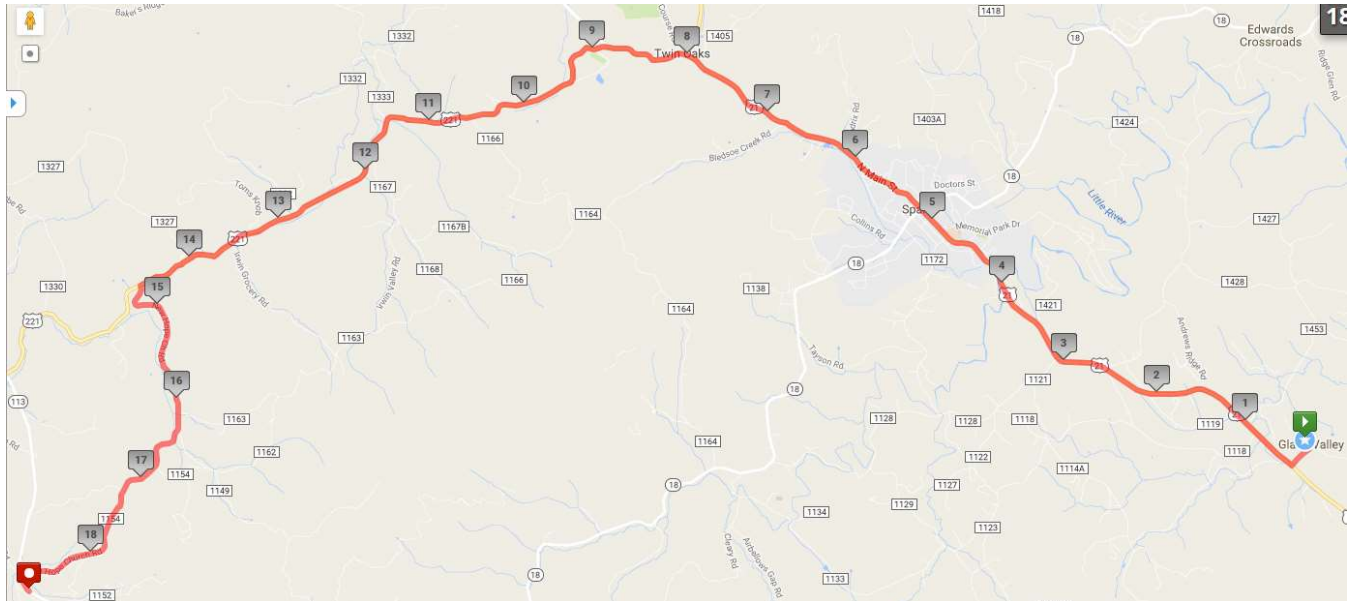

## GOMR Van Route Legs 13 and 31

- 0.00 mi Head southeast on Glade Valley Church Road
- 0.06 mi Right on Glade Valley Church Road
- 0.13 mi Right on Glade Valley Road
- 0.37 mi Right on US-21 N
- 8.02 mi Continue Straight on US-221 S
- 14.55 mi Left on New Hope Church Road
- 18.76 mi Left on NC-113
- 18.95 mi Destination on Right. Belview Baptist Church. Driveway turns back, up the hill.