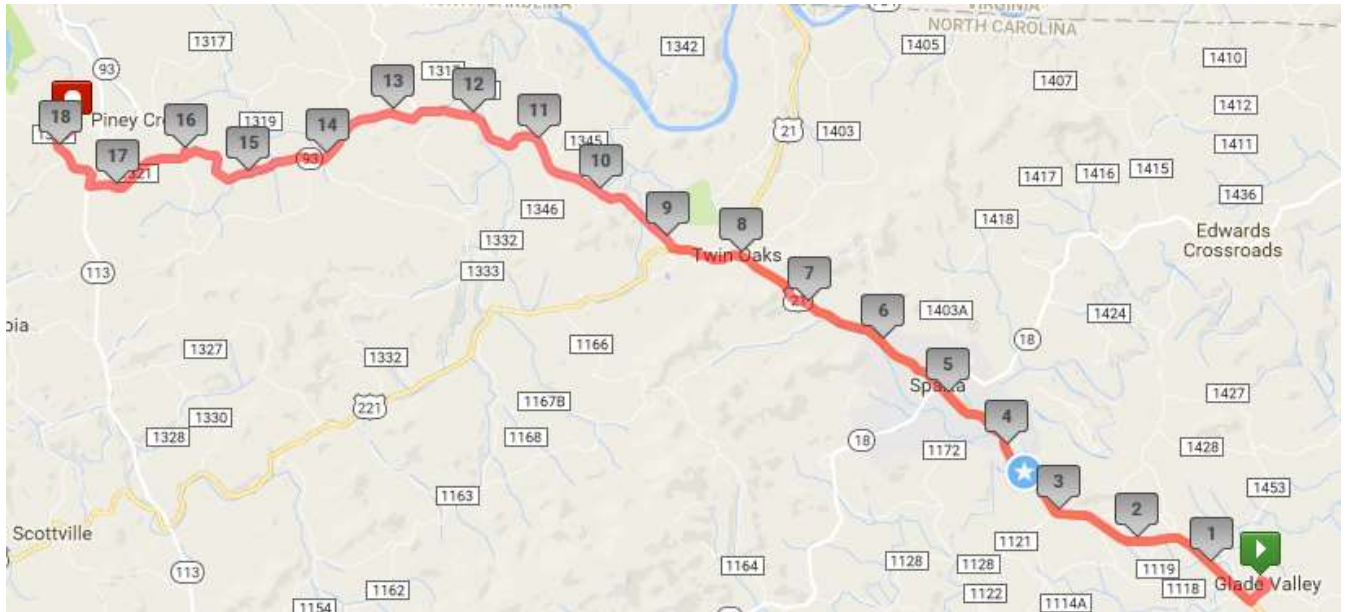

GOMR Van Route Legs 11 and 29

- 0.00 mi Head southeast on Glade Valley Church Road
- 0.06 mi Right on Glade Valley Church Road
- 0.13 mi Right on Glade Valley Road
- 0.37 mi Right on US-21 N
- 8.02 mi Continue Straight on US-221 S
- 8.87 mi Right on NC-93 W
- 16.00 mi Left on Barr Road
- 16.06 mi Veer Right on Garvey Road
- 17.32 mi Right on Len Road
- 17.43 mi Right on NC-113 N
- 17.48 mi Left on South Fork Church Road
- 18.18 mi Right on Piney Creek School Road
- 18.39 mi Destination on Left. Piney Creek Fire Department.