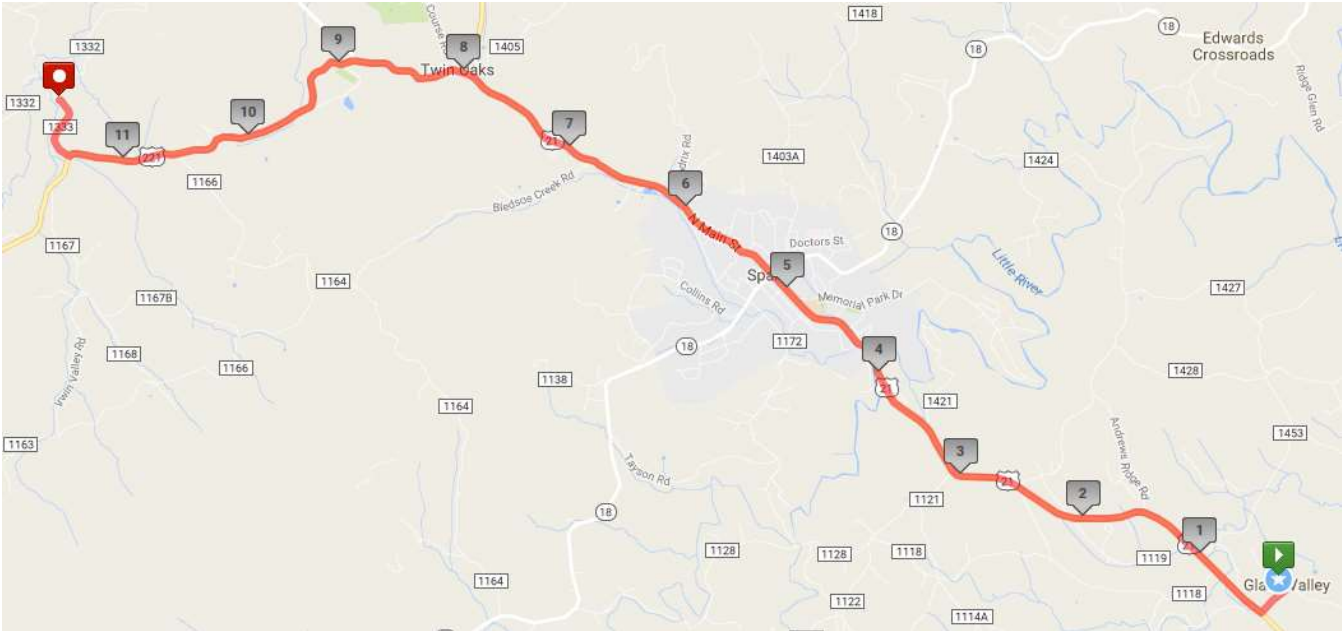

GOMR Van Route Legs 9 and 27

- 0.00 mi Head southeast on Glade Valley Church Road
- 0.06 mi Right on Glade Valley Church Road
- 0.13 mi Right on Glade Valley Road
- 0.37 mi Right on US-21 N
- 8.02 mi Continue Straight on US-221 S
- 11.40 mi Right on Walnut Branch Church Road
- 11.94 mi Destination on Left. 1874 Walnut Branch Church Road. (Musgrove’s River Bottom baptizing spot).