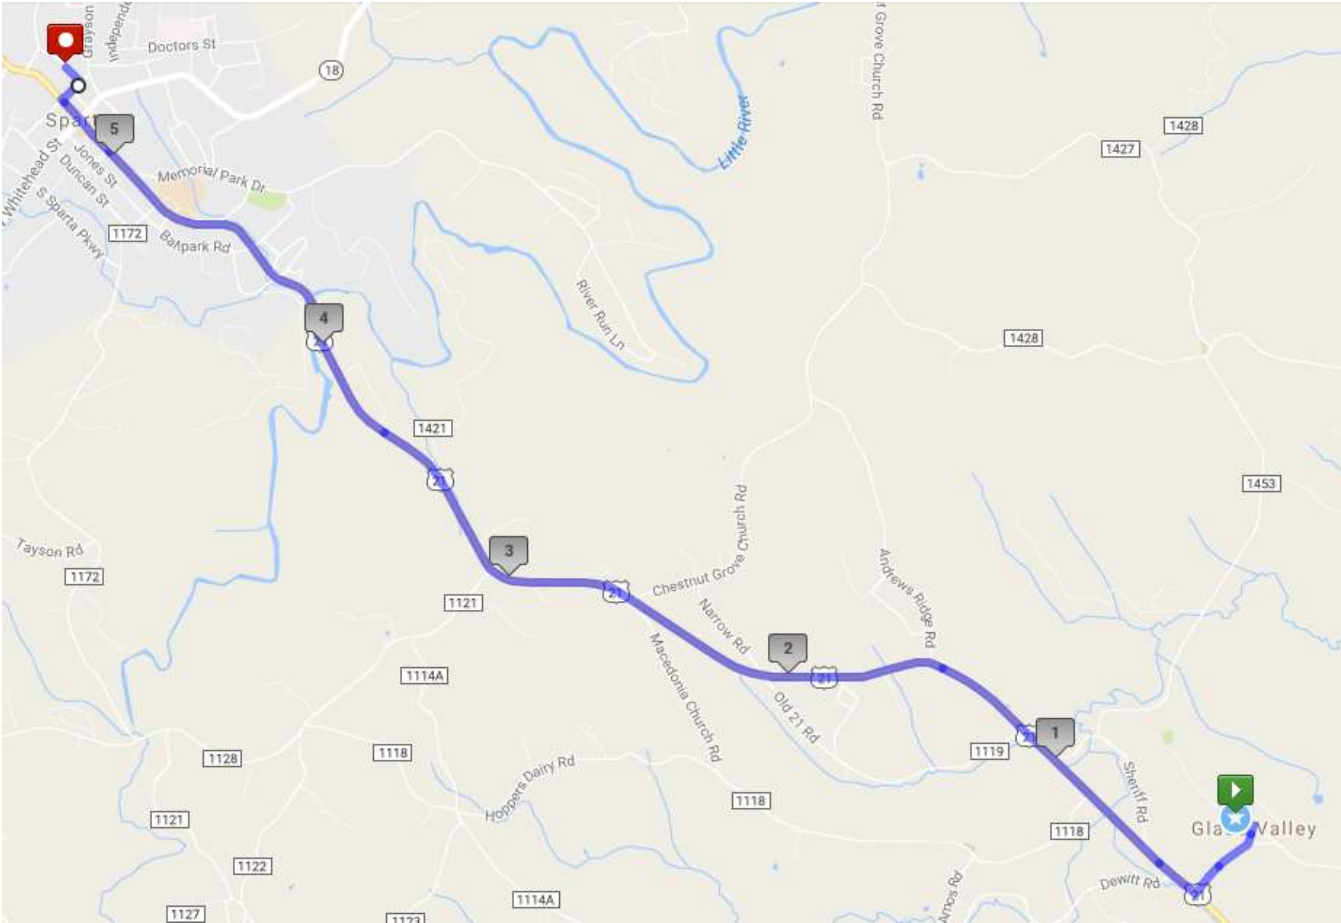

GOMR Van Route Legs 8 and 26

- 0.00 mi Head southeast on Glade Valley Church Road
- 0.06 mi Right on Glade Valley Church Road
- 0.13 mi Right on Glade Valley Road
- 0.37 mi Right on US-21 N
- 5.25 mi Right on East Doughton Street
- 5.34 mi Left on Cox Street
- 5.41 mi Destination on Left. Sparta United Methodist Church (Back Lot).