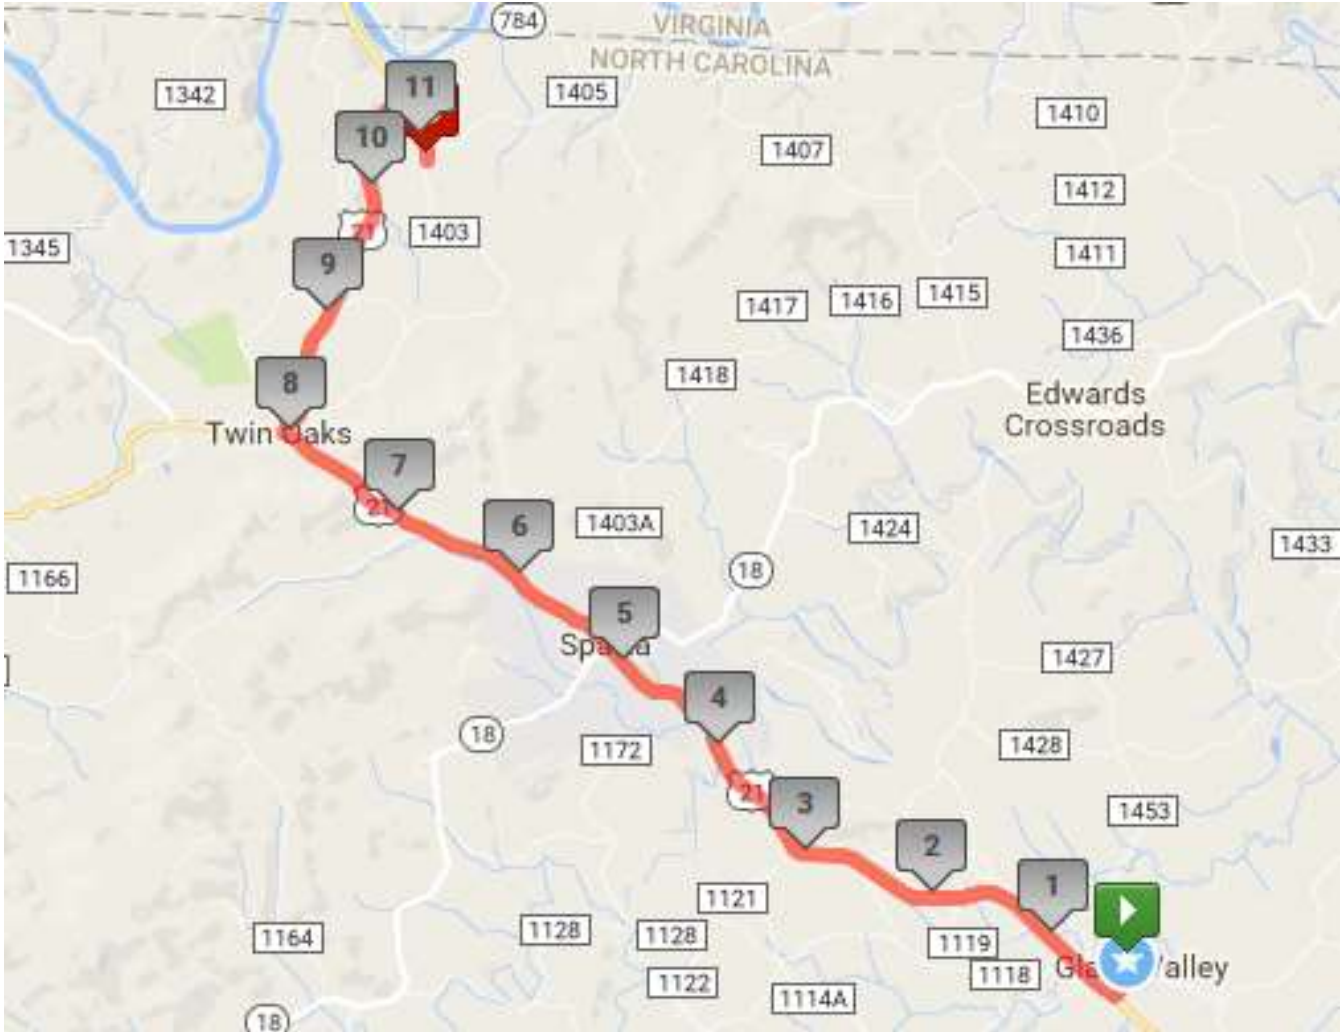

# GOMR Van Route Legs 7 and 25

- 0.00 mi Head southeast on Glade Valley Church Road
- 0.06 mi Right on Glade Valley Church Road
- 0.13 mi Right on Glade Valley Road
- 0.37 mi Right on US-21 N
- 8.05 mi Right to stay on US-21 N/221-N
- 10.67 mi Right on Nile Road
- 11.08 mi Right on New Haven Road
- 11.18 mi Destination on Left. Reeves Ridge Christmas Trees