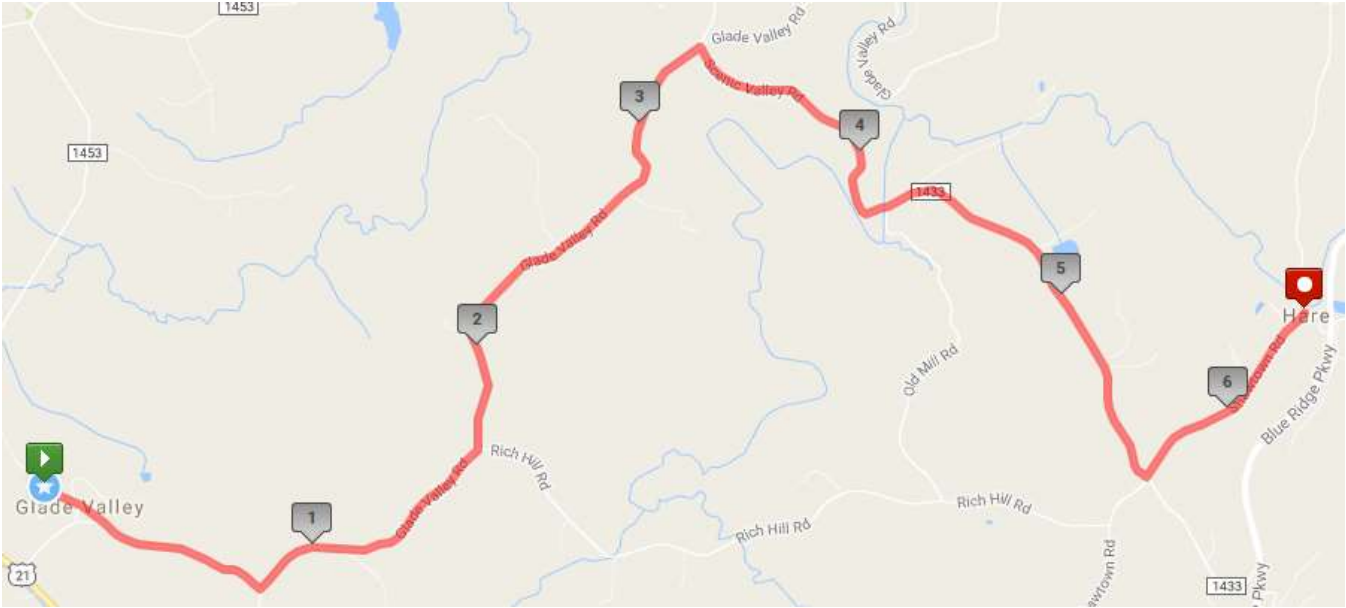

GOMR Van Route Legs 2 and 20

- 0.00 mi Head southeast on Glade Valley Church Road
- 0.07 mi Continue Straight on Glade Valley Church Road
- 0.11 mi Continue Straight on Glade Valley Road
- 3.33 mi Right on Scenic Valley Road
- 5.65 mi Left on Shawtown Road
- 6.40 mi Destination on Right. Parking area of house at intersection of Shawtown Rd and Mountain View Rd