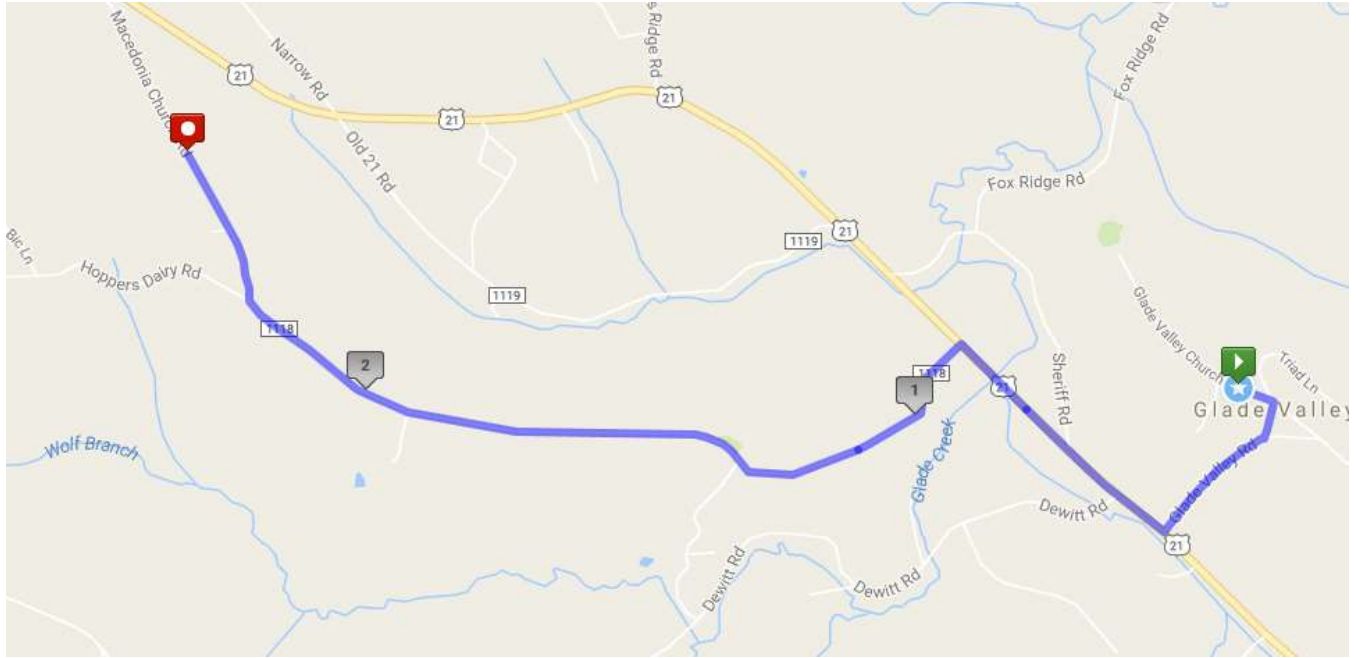

GOMR Van Route Legs 17 and 35

- 0.00 mi Head southeast on Glade Valley Church Road
- 0.06 mi Right on Glade Valley Church Road
- 0.13 mi Right on Glade Valley Road
- 0.37 mi Right on US-21 N
- 0.84 mi Left on Macedonia Church Road
- 2.53 mi Destination on Left. Grace Community Church