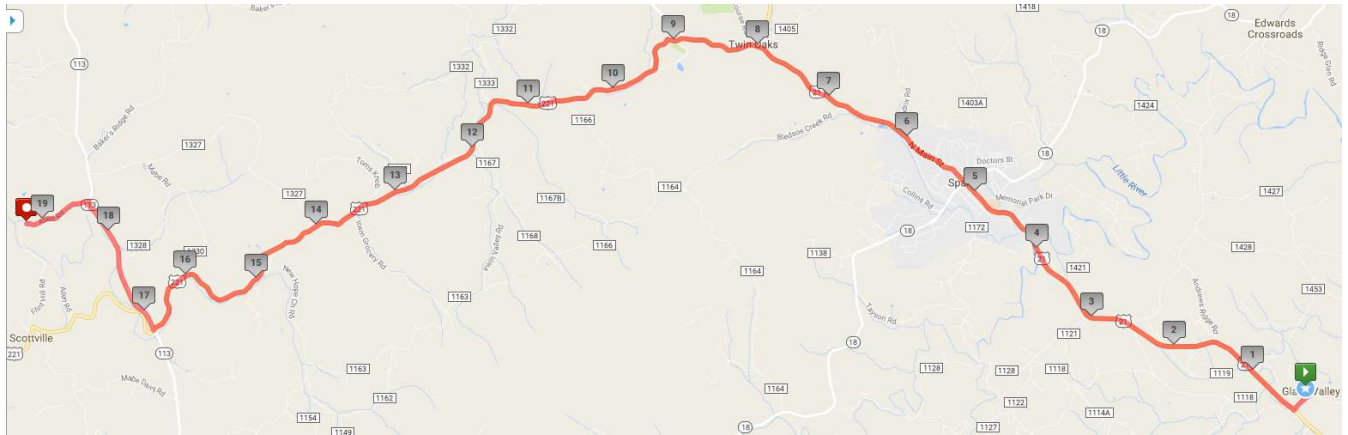

GOMR Van Route Legs 12 and 30

- 0.00 mi Head southeast on Glade Valley Church Road
- 0.06 mi Right on Glade Valley Church Road
- 0.13 mi Right on Glade Valley Road
- 0.37 mi Right on US-21 N
- 8.02 mi Continue Straight on US-221 S
- 16.76 mi Right on NC-113 N
- 18.40 mi Left on Allen Road
- 19.17 mi Destination on Right. Intersection of Allen Road and Topia Road.