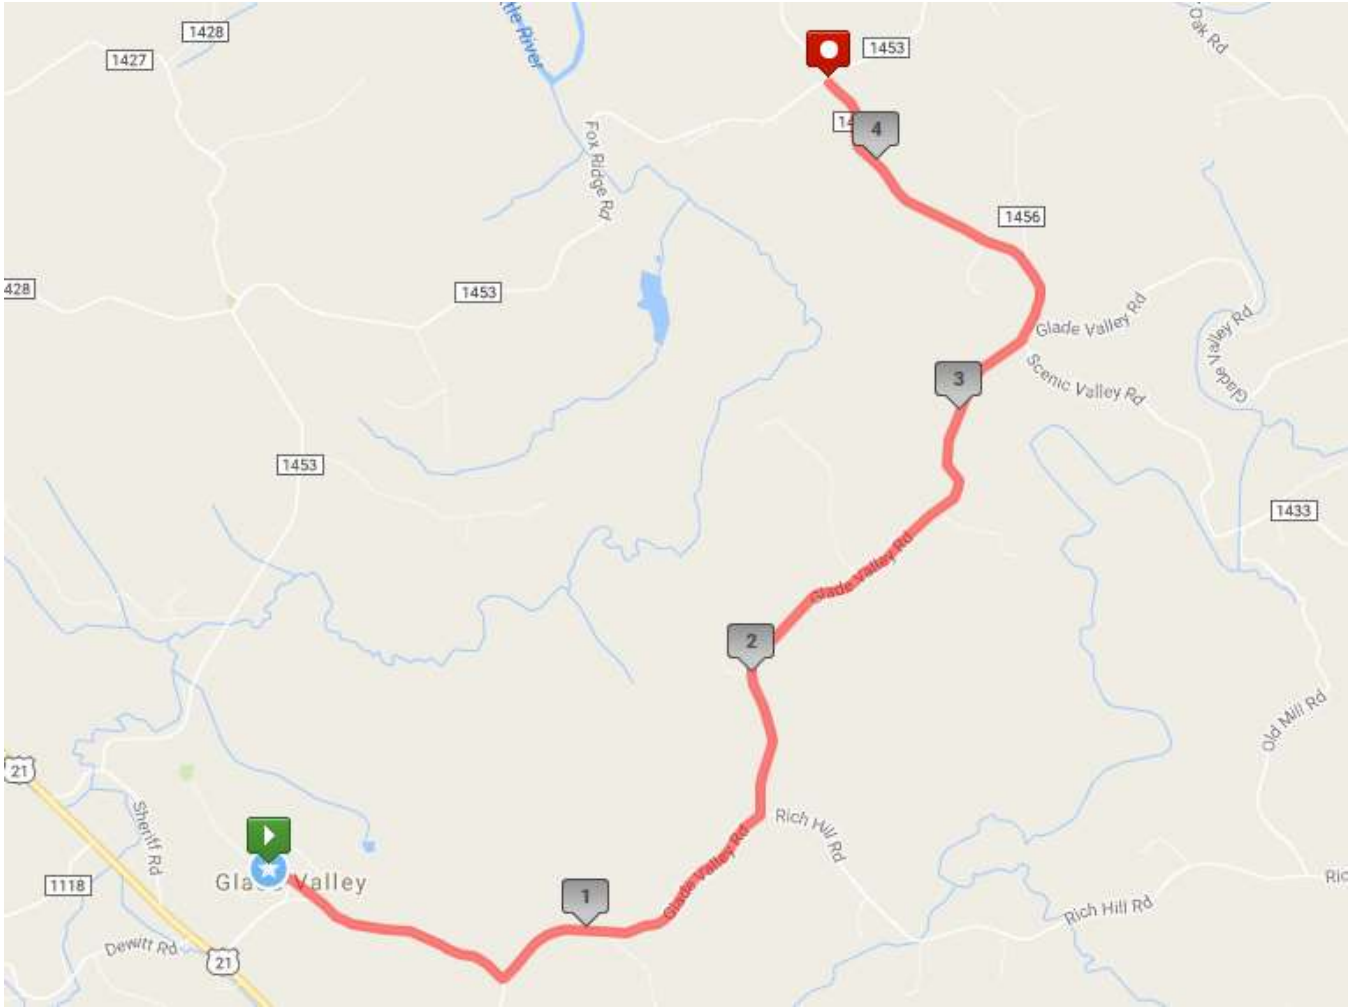

GOMR Van Route Legs 5 and 23

- 0.00 mi Head southeast on Glade Valley Church Road
- 0.07 mi Continue Straight on Glade Valley Church Road
- 0.11 mi Continue Straight on Glade Valley Road
- 3.27 mi Left on Ridge Glen Road
- 4.26 mi Destination on Left. Glade Creek Union Baptist Church