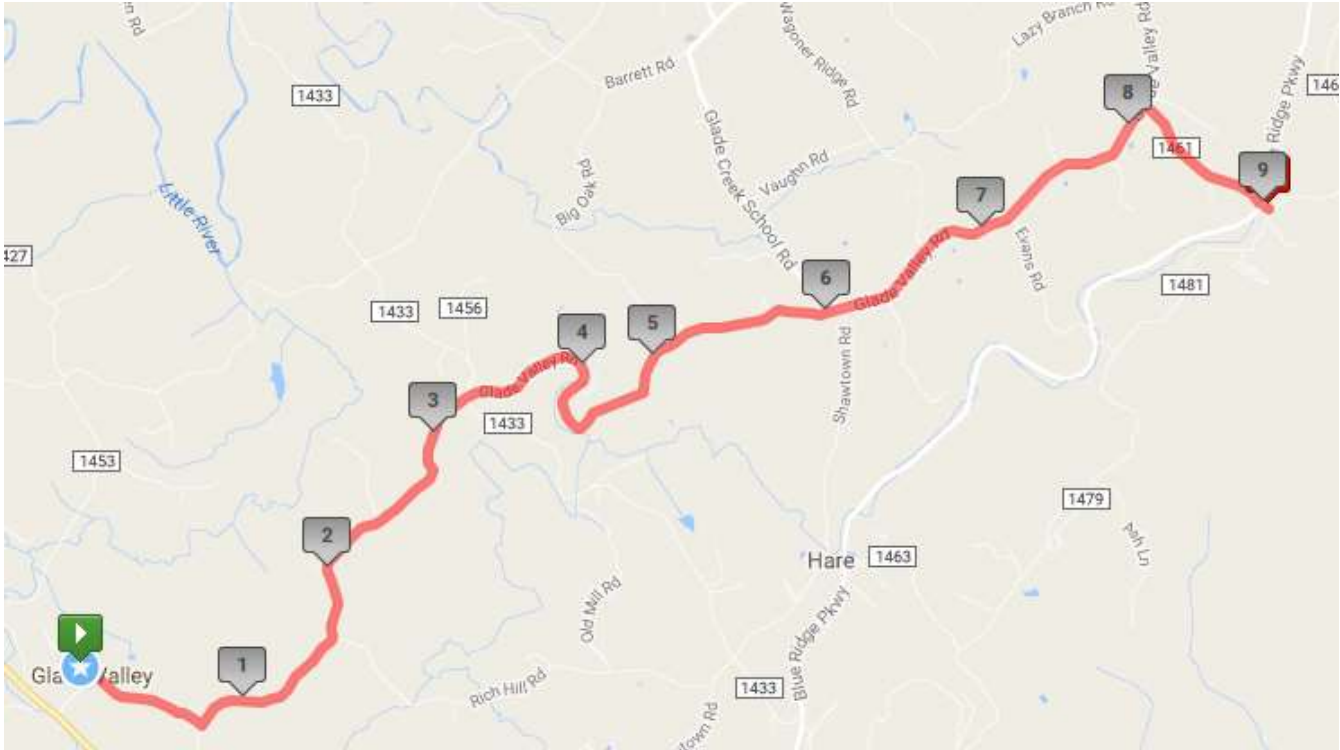

# GOMR Van Route Legs 3 and 21

- 0.00 mi Head southeast on Glade Valley Church Road
- 0.07 mi Continue Straight on Glade Valley Church Road
- 0.11 mi Continue Straight on Glade Valley Road
- 8.14 mi Right on Saddle Mountain Church Road
- 8.99 mi Straight across Blue Ridge Parkway on Saddle Mountain Church Road
- 9.03 mi Destination on Right. Saddle Mountain Union Baptist Church